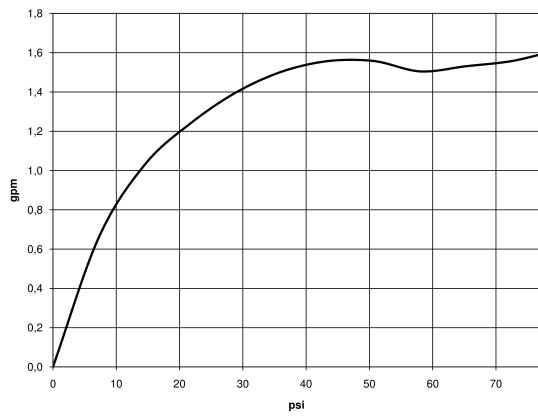

Bathtub - Madison
Hand shower - polished chrome
Article number: 28 002 978-00 0010

- 3 individual sprays (standard, soft, massage)
- Descaling system
- Ø 3-3/4"
- 1/2" connection
- Water flow rate limited to max. 1.8 gpm

polished chrome

Dimensional drawing

All dimensions in mm / inch = mm x 0,0394

Bathtub - Madison
Hand shower - polished chrome
Article number: 28 002 978-00 0010

Flow rate chart

Bathtub - Madison
Hand shower - polished chrome
Article number: 28 002 978-00 0010