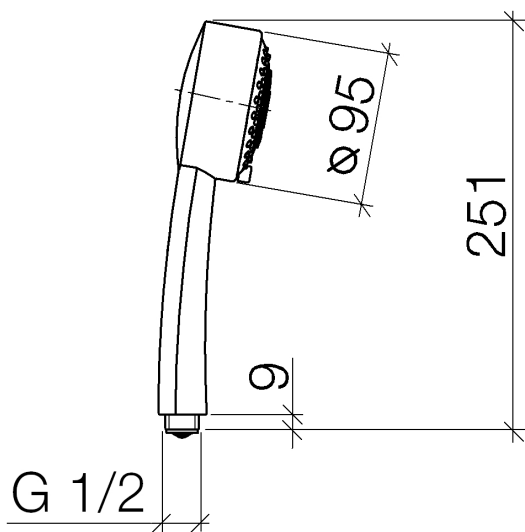

Bathtub - Madison
Hand shower - polished chrome
Article number: 28 002 978-00 0010

- 3 individual sprays (standard, soft, massage)
- Descaling system
- Ø 3-3/4"
- 1/2" connection
- Water flow rate limited to max. 1.8 gpm

polished chrome

Dimensional drawing

All dimensions in mm / inch = mm x 0,0394

Bathtub - Madison
Hand shower - polished chrome
Article number: 28 002 978-00 0010

Flow rate chart

Bathtub - Madison
Hand shower - polished chrome
Article number: 28 002 978-00 0010

Spare parts list

Number	Item Number	Designation	Number of units
1	09 21 02 115 90	cap	1
2	09 23 01 039 90	sieve	1
3	04 12 11 071 00 90	shower	1
4	09 30 09 022 90	key	1