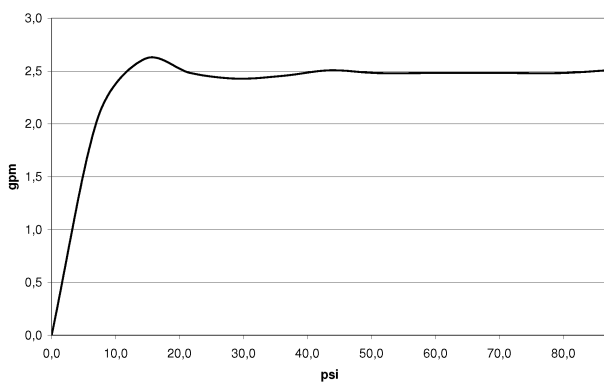

## Shower - Series-various

WATER TUBE Kneipp wall elbow with hose holder with individual flanges - polished chrome

Article number: 27 830 979-00 0010

- Laminar stream
- Flange diameter 2-3/4"
- Holder for Kneipp hose
- 1/2" wall elbow
- Hose to be ordered separately
- Water flow rate limited to max. 2.5 gpm
- Internal backflow preventer.

## Dimensional drawing

All dimensions in mm / inch = mm x 0,0394

Shower - Series-various

WATER TUBE Kneipp wall elbow with hose holder with individual flanges - polished chrome

Article number: 27 830 979-00 0010

### Flow rate chart