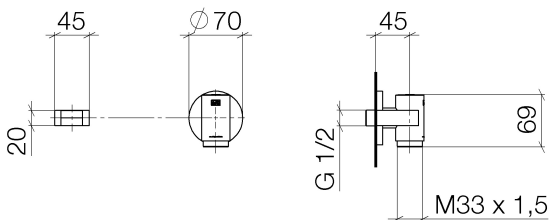

## Shower - Series-various

WATER TUBE Kneipp wall elbow with hose holder with individual flanges - polished chrome

Article number: 27 830 979-00 0010

- Laminar stream
- Flange diameter 2-3/4"
- Holder for Kneipp hose
- 1/2" wall elbow
- Hose to be ordered separately
- Water flow rate limited to max. 2.5 gpm
- Internal backflow preventer.

## Dimensional drawing

All dimensions in mm / inch = mm x 0,0394

Shower - Series-various

WATER TUBE Kneipp wall elbow with hose holder with individual flanges - polished chrome

Article number: 27 830 979-00 0010

### Spare parts list

Number	Item Number	Designation	Number of units
1	09 14 10 135 90	seal	1
2	09 27 97 020-00	rosette	1
3	09 16 01 014 90	ring	1
4	09 23 01 069 90	flow reducer	1
5	09 24 04 544-00	nipple	1
6	09 14 10 053 90	seal	1
7	09 11 03 126-00	connection	1
8	09 23 01 045 90	back-flow preventer	1
9	05 17 20 801 00 90	accessories	1
10	08 17 20 726 90	holder	2
11	09 31 11 148 90	pin	2
12	09 17 20 023-00	holder	1