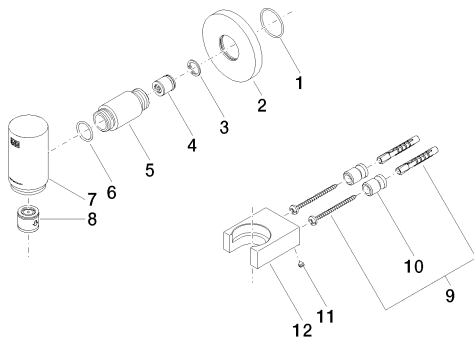

## Dimensional drawing

All dimensions in mm / inch = mm x 0,0394

Shower - Series-various

WATER TUBE Kneipp wall elbow with hose holder with individual flanges - polished chrome

Article number: 27 830 979-00 0010

### Required article

35 080 970-90 0010

Rough-in adapter -

28 285 979-00

WATER TUBE Kneipp hose  
white 78-3/4" - polished  
chrome

28 286 979-00

WATER TUBE Kneipp hose  
black 78-3/4" - polished  
chrome

Shower - Series- various

WATER TUBE Kneipp wall elbow with hose holder with individual flanges - polished chrome

Article number: 27 830 979-00 0010

### Spare parts list

Number	Item Number	Designation	Number of units
1	09 14 10 135 90	seal	1
2	09 27 97 020-00	rosette	1
3	09 16 01 014 90	ring	1
4	09 23 01 069 90	flow reducer	1
5	09 24 04 544-00	nipple	1
6	09 14 10 053 90	seal	1
7	09 11 03 126-00	connection	1
8	09 23 01 045 90	back-flow preventer	1
9	05 17 20 801 00 90	accessories	1
10	08 17 20 726 90	holder	2
11	09 31 11 148 90	pin	2
12	09 17 20 023-00	holder	1