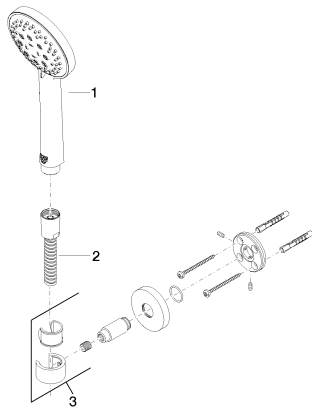

## Bathtub - Meta

Hand shower set - polished chrome

Article number: 27 805 625-00 0010

- $\varnothing$  3-7/8"
- 3 individual sprays (standard, soft, massage) + 2 combinations (standard+soft, soft+massage)
- Descaling system
- Metal shower hose 49-1/4" with anti-twist device
- Showerhead holder flange  $\varnothing$  2-1/8"
- Water flow rate limited to max. 1.8 gpm
- Internal backflow preventer.

## Dimensional drawing

All dimensions in mm / inch = mm x 0,0394

Bathtub - Meta  
Hand shower set - polished chrome  
Article number: 27 805 625-00 0010

### Recommended article

35 080 970-90 0010

Rough-in adapter -

28 450 625-00

Wall elbow - polished chrome

Bathtub - Meta

Hand shower set - polished chrome

Article number: 27 805 625-00 0010

### Spare parts list

Number	Item Number	Designation	Number of units
1	28 014 979-00 0010	Hand shower - polished chrome	1
2	09 30 02 072-00	Metal shower hose 1/2" x 3/8" x 49-1/4" - polished chrome	1
3	28 050 625-00	Wall bracket - polished chrome	1