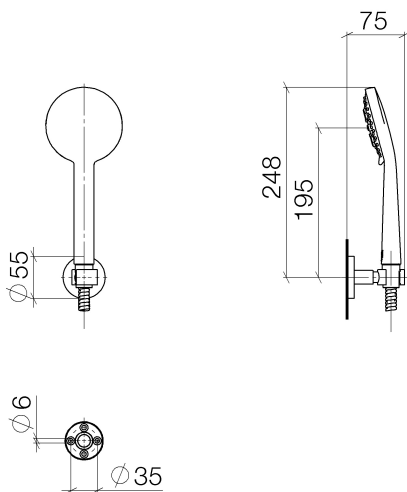

## Bathtub - Meta

Hand shower set - polished chrome

Article number: 27 805 625-00 0010

- $\varnothing$  3-7/8"
- 3 individual sprays (standard, soft, massage) + 2 combinations (standard+soft, soft+massage)
- Descaling system
- Metal shower hose 49-1/4" with anti-twist device
- Showerhead holder flange  $\varnothing$  2-1/8"
- Water flow rate limited to max. 1.8 gpm
- Internal backflow preventer.

## Dimensional drawing

All dimensions in mm / inch = mm x 0,0394

Bathtub - Meta  
Hand shower set - polished chrome  
Article number: 27 805 625-00 0010

## Bathtub - Meta

Hand shower set - polished chrome

Article number: 27 805 625-00 0010

### Recommended article

35 080 970-90 0010

Rough-in adapter -

28 450 625-00

Wall elbow - polished chrome

Bathtub - Meta

Hand shower set - polished chrome

Article number: 27 805 625-00 0010