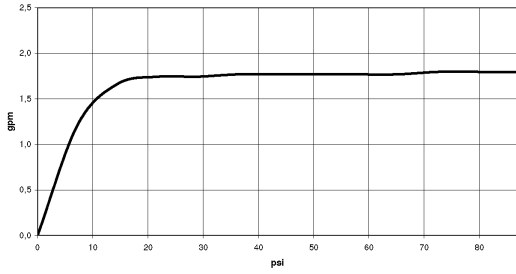

## Bathtub - Meta

Hand shower set - polished chrome

Article number: 27 805 625-00 0010

- $\varnothing$  3-7/8"
- 3 individual sprays (standard, soft, massage) + 2 combinations (standard+soft, soft+massage)
- Descaling system
- Metal shower hose 49-1/4" with anti-twist device
- Showerhead holder flange  $\varnothing$  2-1/8"
- Water flow rate limited to max. 1.8 gpm
- Internal backflow preventer.

## Dimensional drawing

All dimensions in mm / inch = mm x 0,0394

Bathtub - Meta  
Hand shower set - polished chrome  
Article number: 27 805 625-00 0010

### Flow rate chart