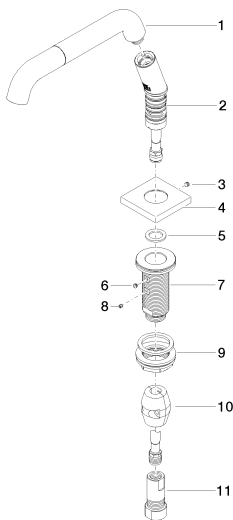

Sink - Series-various

Affusion pipe - polished chrome

Article number: 27 738 972-00 0010

- 8-5/8" Projection
- Swiveling spout 160°
- Laminar stream
- Total height 4-3/8"
- Height to water exit point 2-5/8"
- 1-3/8" hole diameter
- Flange 2-3/8" x 2-3/8"
- Water flow rate limited to max. 1.8 gpm
- lead-free

polished chrome

Dimensional drawing

All dimensions in mm / inch = mm x 0,0394

Sink - Series-various
Affusion pipe - polished chrome
Article number: 27 738 972-00 0010

Flow rate chart

Sink - Series-various
Affusion pipe - polished chrome
Article number: 27 738 972-00 0010

Spare parts list

Number	Item Number	Designation	Number of units
1	90 28 22 264 01-00	spout	1
2	90 28 22 263 00-00	spout	1
3	04 31 11 112 00 90	pin	1
4	09 27 22 043-00	rosette	1
5	09 14 15 065 90	seal	1
6	09 31 11 063 90	pin	1
7	09 30 01 195-00	connection	1
8	09 31 11 099 90	pin	1
9	04 23 10 009 01 90	fixing set	1
10	04 21 50 005 00 90	accessories	1
11	04 24 03 241 00 90	nipple	1