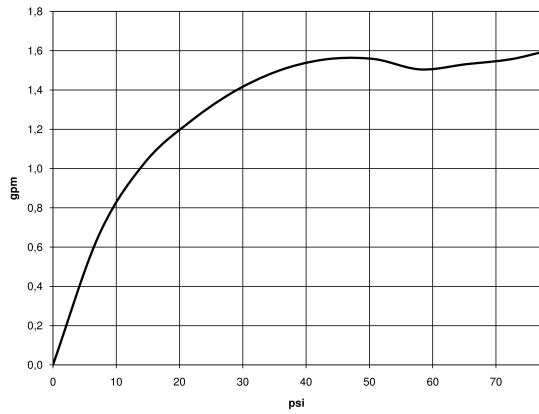

polished chrome

Dimensional drawing

All dimensions in mm / inch = mm x 0,0394

Sink - Series-various
Affusion pipe - polished chrome
Article number: 27 738 972-00 0010

Flow rate chart

Sink - Series-various
Affusion pipe - polished chrome
Article number: 27 738 972-00 0010