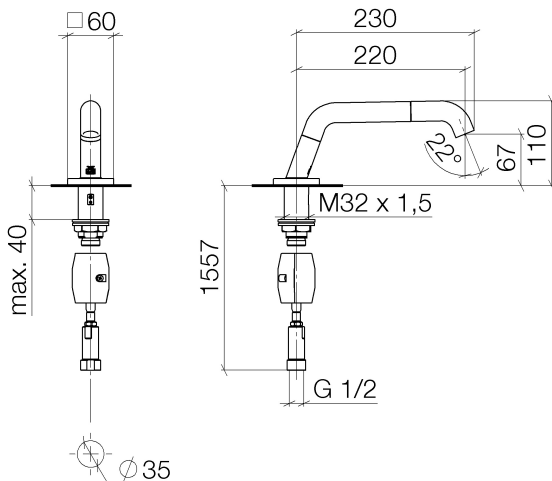

Sink - Series-various

Affusion pipe - polished chrome

Article number: 27 738 972-00 0010

- 8-5/8" Projection
- Swiveling spout 160°
- Laminar stream
- Total height 4-3/8"
- Height to water exit point 2-5/8"
- 1-3/8" hole diameter
- Flange 2-3/8" x 2-3/8"
- Water flow rate limited to max. 1.8 gpm
- lead-free

polished chrome

Dimensional drawing

All dimensions in mm / inch = mm x 0,0394

Sink - Series-various
Affusion pipe - polished chrome
Article number: 27 738 972-00 0010

Flow rate chart

Sink - Series-various
Affusion pipe - polished chrome
Article number: 27 738 972-00 0010

Spare parts list

Number	Item Number	Designation	Number of units
1	90 28 22 264 01-00	spout	1
2	90 28 22 263 00-00	spout	1
3	04 31 11 112 00 90	pin	1
4	09 27 22 043-00	rosette	1
5	09 14 15 065 90	seal	1
6	09 31 11 063 90	pin	1
7	09 30 01 195-00	connection	1
8	09 31 11 099 90	pin	1
9	04 23 10 009 01 90	fixing set	1
10	04 21 50 005 00 90	accessories	1
11	04 24 03 241 00 90	nipple	1