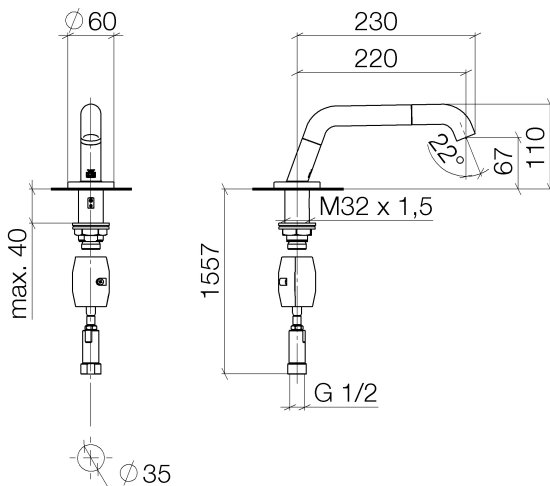

Sink - Series-various

Affusion pipe - polished chrome

Article number: 27 738 971-00 0010

- 8-5/8" Projection
- Swiveling spout 160°
- Laminar stream
- Total height 4-3/8"
- Height to water exit point 2-5/8"
- 1-3/8" hole diameter
- Flange diameter 2-3/8"
- Water flow rate limited to max. 1.8 gpm
- lead-free

polished chrome

Dimensional drawing

All dimensions in mm / inch = mm x 0,0394

Sink - Series-various
Affusion pipe - polished chrome
Article number: 27 738 971-00 0010

Flow rate chart

Sink - Series-various
Affusion pipe - polished chrome
Article number: 27 738 971-00 0010

Spare parts list

Number	Item Number	Designation	Number of units
1	90 28 22 264 01-00	spout	1
2	90 28 22 263 00-00	spout	1
3	04 31 11 112 00 90	pin	1
4	09 27 22 042-00	rosette	1
5	09 14 15 065 90	seal	1
6	09 31 11 063 90	pin	1
7	09 30 01 195-00	connection	1
8	09 31 11 099 90	pin	1
9	04 23 10 009 01 90	fixing set	1
10	04 21 50 005 00 90	accessories	1
11	04 24 03 241 00 90	nipple	1