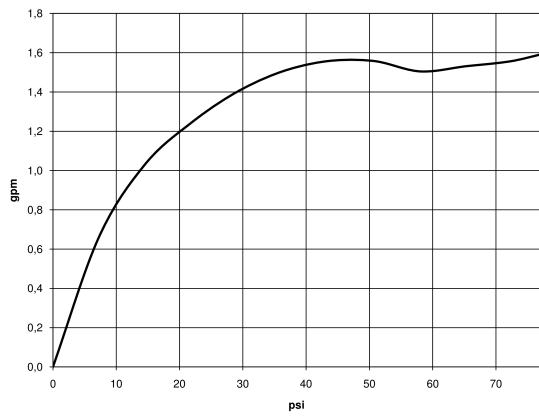

polished chrome

Dimensional drawing

All dimensions in mm / inch = mm x 0,0394

Sink - Series-various
Affusion pipe - polished chrome
Article number: 27 738 971-00 0010

Flow rate chart

Sink - Series-various
Affusion pipe - polished chrome
Article number: 27 738 971-00 0010