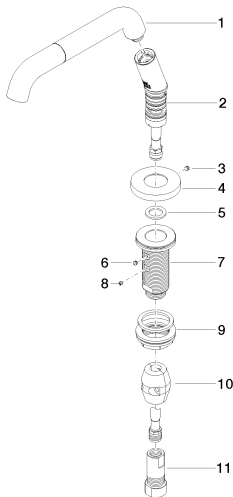

Sink - Series-various

Affusion pipe - polished chrome

Article number: 27 738 971-00 0010

- 8-5/8" Projection
- Swiveling spout 160°
- Laminar stream
- Total height 4-3/8"
- Height to water exit point 2-5/8"
- 1-3/8" hole diameter
- Flange diameter 2-3/8"
- Water flow rate limited to max. 1.8 gpm
- lead-free

polished chrome

Dimensional drawing

All dimensions in mm / inch = mm x 0,0394

Sink - Series-various
Affusion pipe - polished chrome
Article number: 27 738 971-00 0010

Flow rate chart

Sink - Series-various
Affusion pipe - polished chrome
Article number: 27 738 971-00 0010

Spare parts list

Number	Item Number	Designation	Number of units
1	90 28 22 264 01-00	spout	1
2	90 28 22 263 00-00	spout	1
3	04 31 11 112 00 90	pin	1
4	09 27 22 042-00	rosette	1
5	09 14 15 065 90	seal	1
6	09 31 11 063 90	pin	1
7	09 30 01 195-00	connection	1
8	09 31 11 099 90	pin	1
9	04 23 10 009 01 90	fixing set	1
10	04 21 50 005 00 90	accessories	1
11	04 24 03 241 00 90	nipple	1