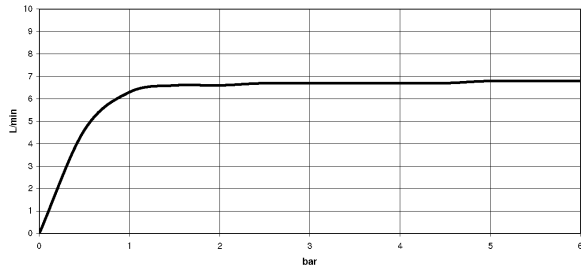

Bathtub - Lissé

Hand shower set for deck-mounted tub installation - polished chrome

Article number: 27 702 979-00

- Standard spray mode
- Descaling system
- Flange diameter 2"
- 1-1/4" hole diameter
- Metal shower hose 68-7/8" with anti-twist device
- Water flow rate limited to max. 1.8 gpm
- Subsequent shower hose replacement possible without removing the fitting due to two-part construction.
- Internal backflow preventer.

polished chrome

Dimensional drawing

All dimensions in mm / inch = mm x 0,0394

Bathtub - Lissé

Hand shower set for deck-mounted tub installation - polished chrome

Article number: 27 702 979-00

Flow rate chart