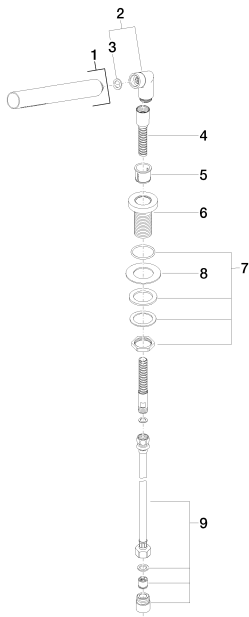

Bathtub - Lissé

Hand shower set for deck-mounted tub installation - polished chrome

Article number: 27 702 979-00

- Standard spray mode
- Descaling system
- Flange diameter 2"
- 1-1/4" hole diameter
- Metal shower hose 68-7/8" with anti-twist device
- Water flow rate limited to max. 1.8 gpm
- Subsequent shower hose replacement possible without removing the fitting due to two-part construction.
- Internal backflow preventer.

polished chrome

Dimensional drawing

All dimensions in mm / inch = mm x 0,0394

Bathtub - Lissé

Hand shower set for deck-mounted tub installation - polished chrome

Article number: 27 702 979-00

Flow rate chart

Bathtub - Lissé

Hand shower set for deck-mounted tub installation - polished chrome

Article number: 27 702 979-00

Other surface finishes

platinum matte
27 702 979-06

platinum
27 702 979-08

Durabrass
27 702 979-09

Bathtub - Lissé

Hand shower set for deck-mounted tub installation - polished chrome

Article number: 27 702 979-00

Spare parts list

Number	Item Number	Designation	Number of units
1	28 013 979-00	Baton hand shower - polished chrome	1
2	04 24 04 189 00-00	nipple	1
3	09 14 20 002 90	seal	1
4	28 322 970-00	Metal shower hose 1/2" x 3/8" x 68-7/8" - polished chrome	1
5	09 18 40 085 90	sleeve	1
6	09 30 01 085-00	rosette	1
7	04 30 11 038 66 90	fixing set	1
8	09 30 11 060 90	disc	1
9	12 505 970 90	Flexible supply line 1/2" x 3/8" x 19-5/8" -	1