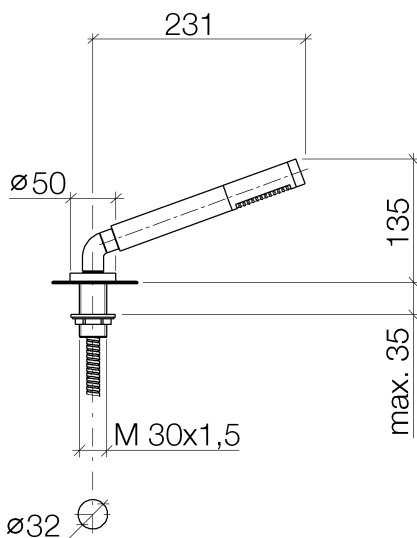

Bathtub - Lissé

Hand shower set for deck-mounted tub installation - polished chrome

Article number: 27 702 979-00

- Standard spray mode
- Descaling system
- Flange diameter 2"
- 1-1/4" hole diameter
- Metal shower hose 68-7/8" with anti-twist device
- Water flow rate limited to max. 1.8 gpm
- Subsequent shower hose replacement possible without removing the fitting due to two-part construction.
- Internal backflow preventer.

polished chrome

Dimensional drawing

All dimensions in mm / inch = mm x 0,0394

Bathtub - Lissé

Hand shower set for deck-mounted tub installation - polished chrome

Article number: 27 702 979-00

Flow rate chart

Bathtub - Lissé

Hand shower set for deck-mounted tub installation - polished chrome

Article number: 27 702 979-00

Other surface finishes

platinum matte
27 702 979-06

platinum
27 702 979-08

Durabrass
27 702 979-09

Bathtub - Lissé

Hand shower set for deck-mounted tub installation - polished chrome

Article number: 27 702 979-00

Spare parts list

Number	Item Number	Designation	Number of units
1	28 013 979-00	Baton hand shower - polished chrome	1
2	04 24 04 189 00-00	nipple	1
3	09 14 20 002 90	seal	1
4	28 322 970-00	Metal shower hose 1/2" x 3/8" x 68-7/8" - polished chrome	1
5	09 18 40 085 90	sleeve	1
6	09 30 01 085-00	rosette	1
7	04 30 11 038 66 90	fixing set	1
8	09 30 11 060 90	disc	1
9	12 505 970 90	Flexible supply line 1/2" x 3/8" x 19-5/8" -	1