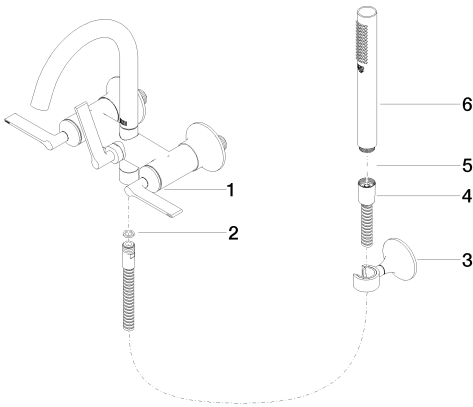

Bathtub - VAIA

Tub mixer for wall-mounted installation with hand shower set - polished chrome

Article number: 25 133 819-00

- 9-1/2" Projection
- Spout: Round aerated stream
- Hand shower set: Standard spray
- Hand shower set with anti-scale technology
- Tub / shower diverter
- Flanges Ø 2-3/4"
- Wall bracket with flange Ø 2-3/8"
- 1/2" connection
- Center to center 5-7/8" ± 6"
- Metal shower hose 49-1/4" with anti-twist device
- Water flow rate limited to max. 5.7 gpm
- Handshower flow rate max. 1.8 gpm
- Fittings group in compliance with DIN 4109: 1
- Internal backflow preventer.
- (ADA)
- NOTE: Local building codes may require the use of an anti-scald device. Please refer to remote pressure balance valve (35 910 970 90)

polished chrome

Accessory is required for this item.

Bathtub - VAIA

Tub mixer for wall-mounted installation with hand shower set - polished chrome

Article number: 25 133 819-00

Dimensional drawing

All dimensions in mm / inch = mm x 0,0394

Flow rate chart

Bathtub - VAIA

Tub mixer for wall-mounted installation with hand shower set - polished chrome

Article number: 25 133 819-00

Other surface finishes

platinum matte
25 133 819-06

platinum
25 133 819-08

Required article

35 080 970-90 0010

Rough-in adapter -

Bathtub - VAIA

Tub mixer for wall-mounted installation with hand shower set - polished chrome

Article number: 25 133 819-00

Spare parts list

Number	Item Number	Designation	Number of units
1	25 100 819-00	Tub mixer for wall-mounted installation - polished chrome	1
2	09 14 20 026 90	seal	1
3	28 050 809-00	Wall bracket - polished chrome	1
4	09 30 02 072-00	Metal shower hose 1/2" x 3/8" x 49-1/4" - polished chrome	1
5	09 14 20 002 90	seal	1
6	28 013 979-00	Baton hand shower - polished chrome	1