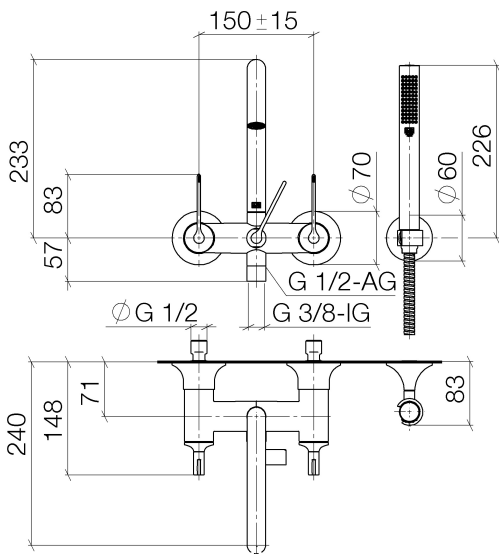

Bathtub - VAIA

Tub mixer for wall-mounted installation with hand shower set - polished chrome

Article number: 25 133 819-00

- 9-1/2" Projection
- Spout: Round aerated stream
- Hand shower set: Standard spray
- Hand shower set with anti-scale technology
- Tub / shower diverter
- Flanges Ø 2-3/4"
- Wall bracket with flange Ø 2-3/8"
- 1/2" connection
- Center to center 5-7/8" ± 6"
- Metal shower hose 49-1/4" with anti-twist device
- Water flow rate limited to max. 5.7 gpm
- Handshower flow rate max. 1.8 gpm
- Fittings group in compliance with DIN 4109: 1
- Internal backflow preventer.
- (ADA)
- NOTE: Local building codes may require the use of an anti-scald device. Please refer to remote pressure balance valve (35 910 970 90)

polished chrome

Accessory is required for this item.

Bathtub - VAIA

Tub mixer for wall-mounted installation with hand shower set - polished chrome

Article number: 25 133 819-00

Dimensional drawing

All dimensions in mm / inch = mm x 0,0394

Flow rate chart

Bathtub - VAIA

Tub mixer for wall-mounted installation with hand shower set - polished chrome

Article number: 25 133 819-00

Other surface finishes

platinum matte
25 133 819-06

platinum
25 133 819-08

Required article

35 080 970-90 0010

Rough-in adapter -

Bathtub - VAIA

Tub mixer for wall-mounted installation with hand shower set - polished chrome

Article number: 25 133 819-00

Spare parts list

Number	Item Number	Designation	Number of units
1	25 100 819-00	Tub mixer for wall-mounted installation - polished chrome	1
2	09 14 20 026 90	seal	1
3	28 050 809-00	Wall bracket - polished chrome	1
4	09 30 02 072-00	Metal shower hose 1/2" x 3/8" x 49-1/4" - polished chrome	1
5	09 14 20 002 90	seal	1
6	28 013 979-00	Baton hand shower - polished chrome	1