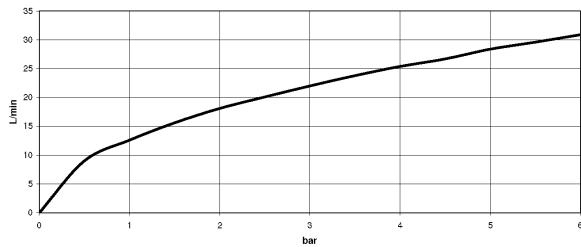

Bathtub - VAIA

Tub mixer for wall-mounted installation with hand shower set - polished chrome

Article number: 25 133 819-00

Dimensional drawing

All dimensions in mm / inch = mm x 0,0394

Flow rate chart