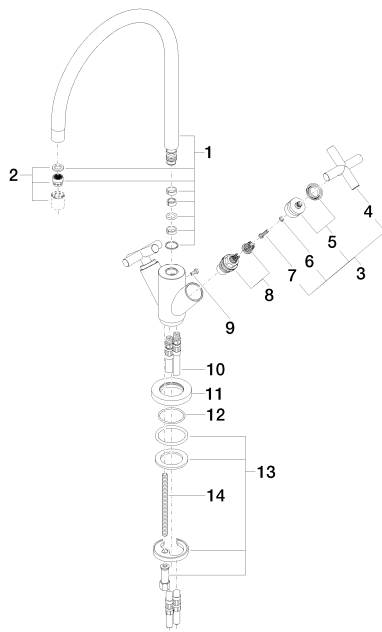

Kitchen - Tara.

Single-hole mixer - polished chrome

Article number: 22 815 892-00 0010

- 9-1/4" Projection
- Swiveling spout 360°
- Areated stream
- Total height 14-7/8"
- Height to aerator/spout outlet 8-5/8"
- 1-3/8" hole diameter
- 2x 3/8" US flexible supply lines
- Water flow rate limited to max. 1.5 gpm
- lead-free
- (ADA)
- Combination with side spray set or profi side spray set not possible.

polished chrome

Dimensional drawing

All dimensions in mm / inch = mm x 0,0394

Model/program/technical modifications and error excepted
For more information see: www.dornbracht.com + 49 (0) 2371 433-460 mail@dornbrachtgroup.de

Recommended article

10 713 970-00

AIR SWITCH operating button, trim parts only - polished chrome

82 434 970-00

Soap dispenser with flange - polished chrome

Kitchen - Tara.
Single-hole mixer - polished chrome
Article number: 22 815 892-00 0010

Spare parts list

Number	Item Number	Designation	Number of units
1	90 28 22 226 02-00	spout	1
2	90 23 01 028 00-00	aerator	1
3	04 20 89 010 00-00	handle	2
4	09 20 89 010-00	handle	2
5	90 12 12 007 00-00	base	2
6	09 30 11 029 90	disc	2
7	09 30 30 075 90	screw	2
8	90 90 03 151 00 90	top	2
9	09 30 30 054 90	screw	1
10	04 30 04 045 00 90	Flexible supply line 3/8"	2
11	09 28 10 132-00	ring	1
12	09 14 10 134 90	seal	1
13	04 30 11 038 00 90	fixing set	1
14	09 31 11 012 90	pin	1