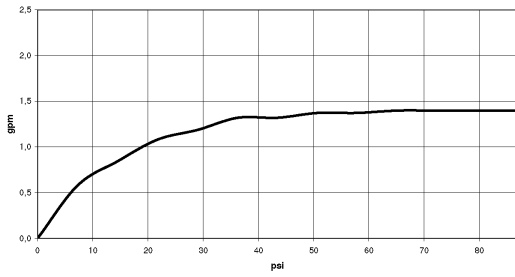

Kitchen - Tara.

Single-hole mixer - polished chrome

Article number: 22 815 892-00 0010

- 9-1/4" Projection
- Swiveling spout 360°
- Areated stream
- Total height 14-7/8"
- Height to aerator/spout outlet 8-5/8"
- 1-3/8" hole diameter
- 2x 3/8" US flexible supply lines
- Water flow rate limited to max. 1.5 gpm
- lead-free
- (ADA)
- Combination with side spray set or profi side spray set not possible.

polished chrome

Dimensional drawing

All dimensions in mm / inch = mm x 0,0394

Model/program/technical modifications and error excepted
For more information see: www.dornbracht.com + 49 (0) 2371 433-460 mail@dornbrachtgroup.de

Kitchen - Tara.
Single-hole mixer - polished chrome
Article number: 22 815 892-00 0010

Flow rate chart

Kitchen - Tara.

Single-hole mixer - polished chrome

Article number: 22 815 892-00 0010

Other surface finishes