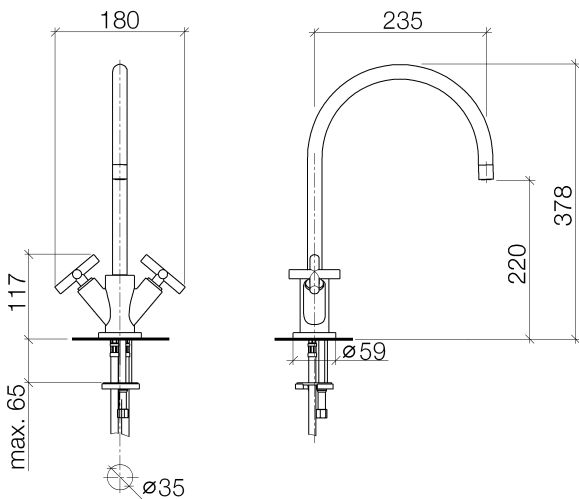

Kitchen - Tara.

Single-hole mixer - polished chrome

Article number: 22 815 892-00 0010

- 9-1/4" Projection
- Swiveling spout 360°
- Areated stream
- Total height 14-7/8"
- Height to aerator/spout outlet 8-5/8"
- 1-3/8" hole diameter
- 2x 3/8" US flexible supply lines
- Water flow rate limited to max. 1.5 gpm
- lead-free
- (ADA)
- Combination with side spray set or profi side spray set not possible.

polished chrome

Dimensional drawing

All dimensions in mm / inch = mm x 0,0394

Model/program/technical modifications and error excepted
For more information see: www.dornbracht.com + 49 (0) 2371 433-460 mail@dornbrachtgroup.de

Kitchen - Tara.
Single-hole mixer - polished chrome
Article number: 22 815 892-00 0010

Flow rate chart

Kitchen - Tara.

Single-hole mixer - polished chrome

Article number: 22 815 892-00 0010

Other surface finishes

Recommended article

10 713 970-00

AIR SWITCH operating button, trim parts only - polished chrome

82 434 970-00

Soap dispenser with flange - polished chrome

Kitchen - Tara.
Single-hole mixer - polished chrome
Article number: 22 815 892-00 0010