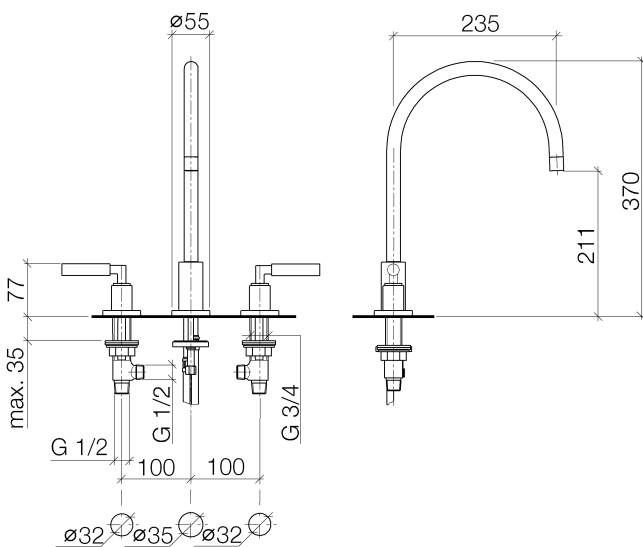

Kitchen - Tara.

Three-hole mixer - polished chrome

Article number: 20 815 882-00 0010

- 9-1/4" Projection
- Swiveling spout 360°
- Areated stream
- Total height 14-5/8"
- Height to aerator/spout outlet 8-3/8"
- Spout hole diameter 1-3/8"
- Valve hole diameter 1-1/4"
- Water flow rate limited to max. 1.5 gpm
- lead-free
- (ADA)

polished chrome

Dimensional drawing

All dimensions in mm / inch = mm x 0,0394

Kitchen - Tara.
Three-hole mixer - polished chrome
Article number: 20 815 882-00 0010

Flow rate chart

Kitchen - Tara.

Three-hole mixer - polished chrome

AIR SWITCH operating button, trim parts only - polished chrome

82 434 970-00

Soap dispenser with flange - polished chrome

Kitchen - Tara.

Three-hole mixer - polished chrome

Article number: 20 815 882-00 0010

Spare parts list

Number	Item Number	Designation	Number of units
1	90 28 22 226 02-00	spout	1
2	90 23 01 028 00-00	aerator	1
3	09 30 30 057 90	screw	1
4	09 11 10 088 10-00	connection	1
5	09 28 10 140-00	ring	1
6	90 17 11 040 51 90	side panel	1
7	04 30 04 064 00 90	hose	2
8	09 14 05 047 90	seal	1
9	04 30 11 038 00 90	fixing set	1
10	09 31 11 011 90	pin	1
11	04 20 88 052 00-00	handle	2
12	04 18 20 022 00-00	angle	2
13	09 20 88 052-00	handle	2
14	90 12 12 007 00-00	base	2
15	09 30 11 029 90	disc	2
16	09 30 30 075 90	screw	2
17	09 21 02 140-00	sleeve	2
18	09 27 89 105-00	rosette	2
19	09 14 10 043 90	seal	2
20	90 17 11 040 50 90	side panel	1
21	04 23 30 040 00-00	threaded connector	2
22	12 501 970 90	Flexible supply line 1/2" x 1/2" x 11-3/4" -	2
23	04 31 20 046 10 92	set	1