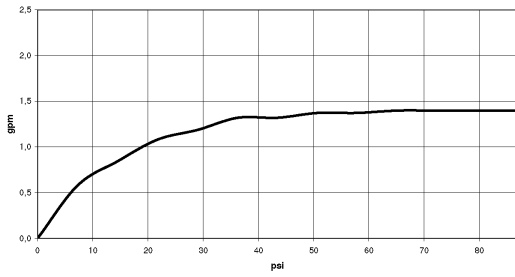

Kitchen - Tara.

Three-hole mixer - polished chrome

Article number: 20 815 882-00 0010

- 9-1/4" Projection
- Swiveling spout 360°
- Areated stream
- Total height 14-5/8"
- Height to aerator/spout outlet 8-3/8"
- Spout hole diameter 1-3/8"
- Valve hole diameter 1-1/4"
- Water flow rate limited to max. 1.5 gpm
- lead-free
- (ADA)

polished chrome

Dimensional drawing

All dimensions in mm / inch = mm x 0,0394

Kitchen - Tara.
Three-hole mixer - polished chrome
Article number: 20 815 882-00 0010

Flow rate chart

Kitchen - Tara.

Three-hole mixer - polished chrome