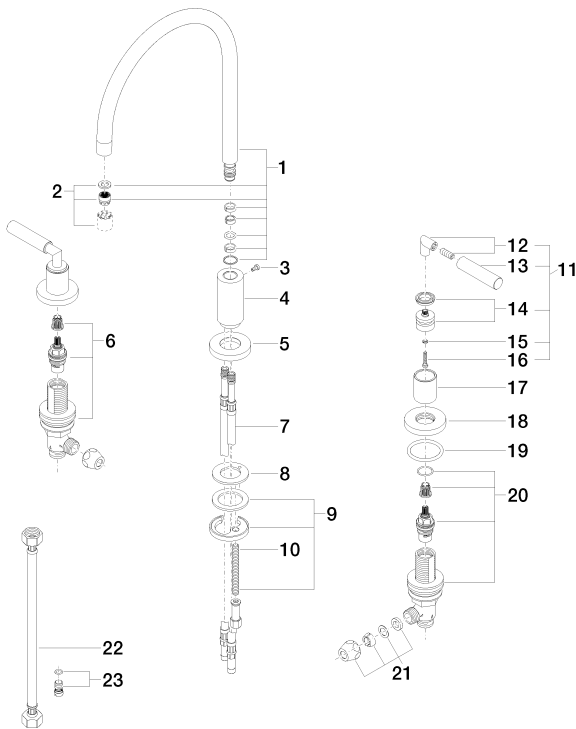

Kitchen - Tara.

Three-hole mixer - polished chrome

Article number: 20 815 882-00 0010

- 9-1/4" Projection
- Swiveling spout 360°
- Areated stream
- Total height 14-5/8"
- Height to aerator/spout outlet 8-3/8"
- Spout hole diameter 1-3/8"
- Valve hole diameter 1-1/4"
- Water flow rate limited to max. 1.5 gpm
- lead-free
- (ADA)

polished chrome

Dimensional drawing

All dimensions in mm / inch = mm x 0,0394

Kitchen - Tara.
Three-hole mixer - polished chrome
Article number: 20 815 882-00 0010

Flow rate chart

Kitchen - Tara.

Three-hole mixer - polished chrome

AIR SWITCH operating button, trim parts only - polished chrome

82 434 970-00

Soap dispenser with flange - polished chrome

Kitchen - Tara.

Three-hole mixer - polished chrome

Article number: 20 815 882-00 0010

Spare parts list

Number	Item Number	Designation	Number of units
1	90 28 22 226 02-00	spout	1
2	90 23 01 028 00-00	aerator	1
3	09 30 30 057 90	screw	1
4	09 11 10 088 10-00	connection	1
5	09 28 10 140-00	ring	1
6	90 17 11 040 51 90	side panel	1
7	04 30 04 064 00 90	hose	2
8	09 14 05 047 90	seal	1
9	04 30 11 038 00 90	fixing set	1
10	09 31 11 011 90	pin	1
11	04 20 88 052 00-00	handle	2
12	04 18 20 022 00-00	angle	2
13	09 20 88 052-00	handle	2
14	90 12 12 007 00-00	base	2
15	09 30 11 029 90	disc	2
16	09 30 30 075 90	screw	2
17	09 21 02 140-00	sleeve	2
18	09 27 89 105-00	rosette	2
19	09 14 10 043 90	seal	2
20	90 17 11 040 50 90	side panel	1
21	04 23 30 040 00-00	threaded connector	2
22	12 501 970 90	Flexible supply line 1/2" x 1/2" x 11-3/4" -	2
23	04 31 20 046 10 92	set	1