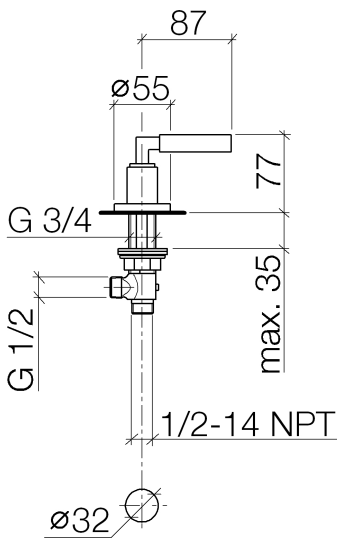

Bathtub - Tara.

Deck valve counter-clockwise closing - polished chrome

Article number: 20 000 883-00

- 1-1/4" hole diameter
- Flange diameter 2-1/8"
- (ADA)

polished chrome

Dimensional drawing

All dimensions in mm / inch = mm x 0,0394

Bathtub - Tara.
Deck valve counter-clockwise closing - polished chrome
Article number: 20 000 883-00

Flow rate chart

Bathtub - Tara.

Deck valve counter-clockwise closing - polished chrome

Article number: 20 000 883-00

Bathtub - Tara.

Deck valve counter-clockwise closing - polished chrome

Article number: 20 000 883-00

Spare parts list

Number	Item Number	Designation	Number of units
1	04 20 88 052 00-00	handle	1
2	04 18 20 022 00-00	angle	1
3	09 20 88 052-00	handle	1
4	90 12 12 007 00-00	base	1
5	09 30 11 029 90	disc	1
6	09 30 30 075 90	screw	1
7	09 21 02 140-00	sleeve	1
8	09 27 89 105-00	rosette	1
9	09 14 10 043 90	seal	1
10	90 17 11 040 30 90	side panel	1