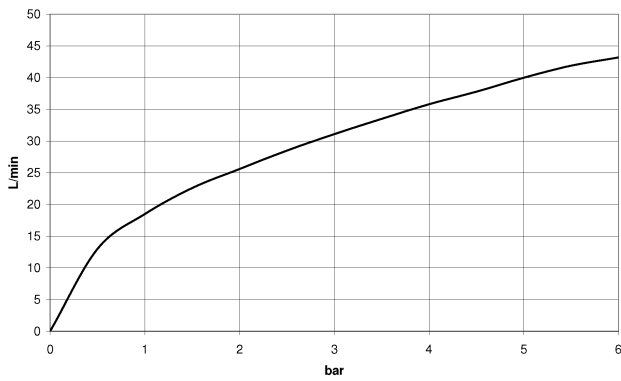

Bathtub - Tara.

Deck valve counter-clockwise closing - polished chrome

Article number: 20 000 883-00

- 1-1/4" hole diameter
- Flange diameter 2-1/8"
- (ADA)

polished chrome

Dimensional drawing

All dimensions in mm / inch = mm x 0,0394

Bathtub - Tara.
Deck valve counter-clockwise closing - polished chrome
Article number: 20 000 883-00

Flow rate chart

Bathtub - Tara.

Deck valve counter-clockwise closing - polished chrome

Article number: 20 000 883-00