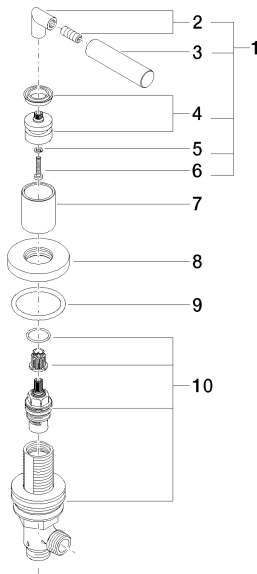

Bathtub - Tara.

Deck valve counter-clockwise closing - polished chrome

Article number: 20 000 883-00

- 1-1/4" hole diameter
- Flange diameter 2-1/8"
- (ADA)

polished chrome

Dimensional drawing

All dimensions in mm / inch = mm x 0,0394

Bathtub - Tara.
Deck valve counter-clockwise closing - polished chrome
Article number: 20 000 883-00

Flow rate chart

Bathtub - Tara.

Deck valve counter-clockwise closing - polished chrome

Article number: 20 000 883-00

Bathtub - Tara.

Deck valve counter-clockwise closing - polished chrome

Article number: 20 000 883-00

Spare parts list

Number	Item Number	Designation	Number of units
1	04 20 88 052 00-00	handle	1
2	04 18 20 022 00-00	angle	1
3	09 20 88 052-00	handle	1
4	90 12 12 007 00-00	base	1
5	09 30 11 029 90	disc	1
6	09 30 30 075 90	screw	1
7	09 21 02 140-00	sleeve	1
8	09 27 89 105-00	rosette	1
9	09 14 10 043 90	seal	1
10	90 17 11 040 30 90	side panel	1