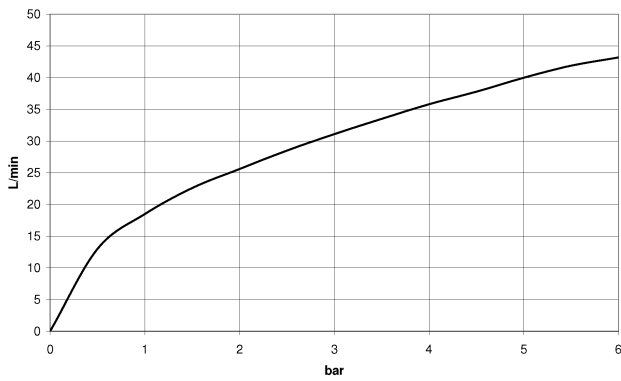

Bathtub - Tara.

Deck valve clockwise-closing - polished chrome

Article number: 20 000 882-00

- 1-1/4" hole diameter
- Flange diameter 2-1/8"
- (ADA)

polished chrome

Dimensional drawing

All dimensions in mm / inch = mm x 0,0394

Bathtub - Tara.
Deck valve clockwise-closing - polished chrome
Article number: 20 000 882-00

Flow rate chart

Bathtub - Tara.

Deck valve clockwise-closing - polished chrome

Article number: 20 000 882-00

Other surface finishes