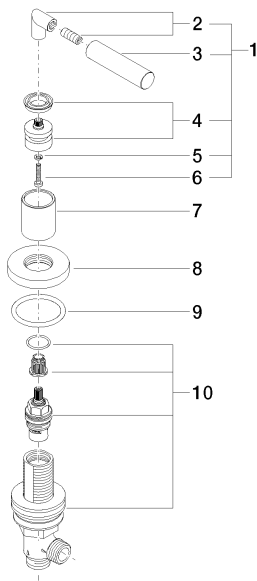

Bathtub - Tara.

Deck valve clockwise-closing - polished chrome

Article number: 20 000 882-00

- 1-1/4" hole diameter
- Flange diameter 2-1/8"
- (ADA)

polished chrome

Dimensional drawing

All dimensions in mm / inch = mm x 0,0394

Bathtub - Tara.
Deck valve clockwise-closing - polished chrome
Article number: 20 000 882-00

Flow rate chart

Bathtub - Tara.

Deck valve clockwise-closing - polished chrome

Article number: 20 000 882-00

Other surface finishes

Bathtub - Tara.

Deck valve clockwise-closing - polished chrome

Article number: 20 000 882-00

Spare parts list

Number	Item Number	Designation	Number of units
1	04 20 88 052 00-00	handle	1
2	04 18 20 022 00-00	angle	1
3	09 20 88 052-00	handle	1
4	90 12 12 007 00-00	base	1
5	09 30 11 029 90	disc	1
6	09 30 30 075 90	screw	1
7	09 21 02 140-00	sleeve	1
8	09 27 89 105-00	rosette	1
9	09 14 10 043 90	seal	1
10	90 17 11 040 31 90	side panel	1