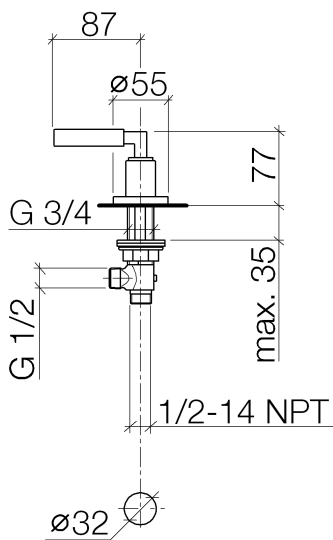

Bathtub - Tara.

Deck valve clockwise-closing - polished chrome

Article number: 20 000 882-00

- 1-1/4" hole diameter
- Flange diameter 2-1/8"
- (ADA)

polished chrome

Dimensional drawing

All dimensions in mm / inch = mm x 0,0394

Bathtub - Tara.
Deck valve clockwise-closing - polished chrome
Article number: 20 000 882-00

Flow rate chart

Bathtub - Tara.

Deck valve clockwise-closing - polished chrome

Article number: 20 000 882-00

Other surface finishes

Bathtub - Tara.

Deck valve clockwise-closing - polished chrome

Article number: 20 000 882-00

Spare parts list

Number	Item Number	Designation	Number of units
1	04 20 88 052 00-00	handle	1
2	04 18 20 022 00-00	angle	1
3	09 20 88 052-00	handle	1
4	90 12 12 007 00-00	base	1
5	09 30 11 029 90	disc	1
6	09 30 30 075 90	screw	1
7	09 21 02 140-00	sleeve	1
8	09 27 89 105-00	rosette	1
9	09 14 10 043 90	seal	1
10	90 17 11 040 31 90	side panel	1