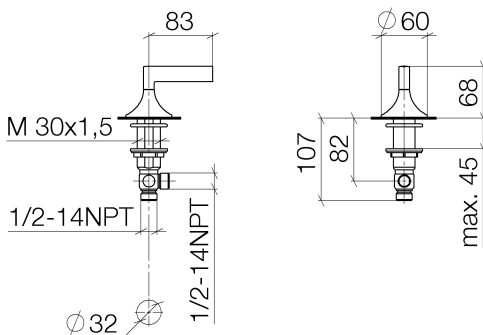

## Bathtub - VAIA

Deck valve counter-clockwise closing cold - polished chrome

Article number: 20 000 819-00

- 1-1/4" hole diameter
- Flange diameter 2-3/8"
- Fittings group in compliance with DIN 4109: 1
- (ADA)

## Dimensional drawing

All dimensions in mm / inch = mm x 0,0394

Bathtub - VAIA

Deck valve counter-clockwise closing cold - polished chrome

Article number: 20 000 819-00

### Spare parts list

Number	Item Number	Designation	Number of units
1	90 20 80 012 00-00	handle ( cold )	1
2	09 28 10 003 90	ring	1
3	09 24 01 028 90	ring	1
4	04 23 10 032 46 90	fixing set	1
5	04 17 11 055 30 90	side panel	1
6	90 90 03 130 00 90	top	1