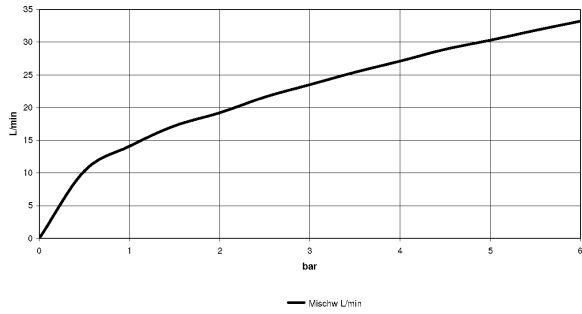

## Dimensional drawing

All dimensions in mm / inch = mm x 0,0394

Bathtub - VAIA

Deck valve counter-clockwise closing cold - polished chrome

Article number: 20 000 819-00

### Flow rate chart