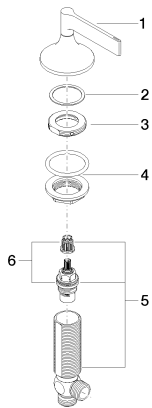

## Bathtub - VAIA

Deck valve counter-clockwise closing cold - polished chrome

Article number: 20 000 819-00

- 1-1/4" hole diameter
- Flange diameter 2-3/8"
- Fittings group in compliance with DIN 4109: 1
- (ADA)

## Dimensional drawing

All dimensions in mm / inch = mm x 0,0394

Bathtub - VAIA

Deck valve counter-clockwise closing cold - polished chrome

Article number: 20 000 819-00

## Bathtub - VAIA

Deck valve counter-clockwise closing cold - polished chrome

Article number: 20 000 819-00

### Spare parts list

Number	Item Number	Designation	Number of units
1	90 20 80 012 00-00	handle ( cold )	1
2	09 28 10 003 90	ring	1
3	09 24 01 028 90	ring	1
4	04 23 10 032 46 90	fixing set	1
5	04 17 11 055 30 90	side panel	1
6	90 90 03 130 00 90	top	1