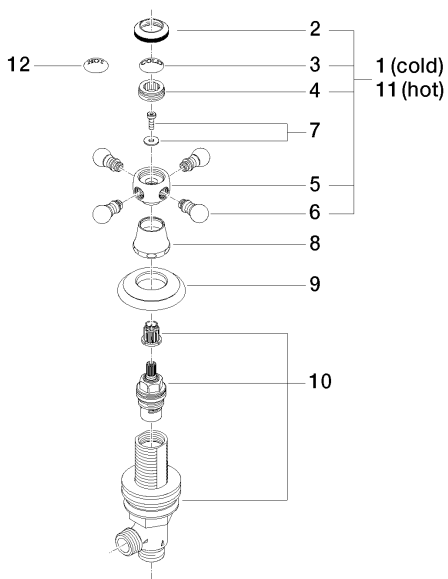

Bathtub - Madison

Deck valve clockwise-closing hot or cold - polished chrome

Article number: 20 000 360-00

- 1-1/4" hole diameter
- Flange diameter 2-1/8"
- Includes both HOT and COLD porcelain inserts

polished chrome

Dimensional drawing

All dimensions in mm / inch = mm x 0,0394

Bathtub - Madison
Deck valve clockwise-closing hot or cold - polished chrome
Article number: 20 000 360-00

Flow rate chart

Bathtub - Madison

Deck valve clockwise-closing hot or cold - polished chrome

Article number: 20 000 360-00

Other surface finishes

platinum matte
20 000 360-06

platinum
20 000 360-08

Durabrass
20 000 360-09

Brushed Durabrass
20 000 360-28

Dark Platinum matte
20 000 360-99

More custom finish options are available via special production (xTra Service). Please see our finish matrix for availability and pricing or contact a Dornbracht representative.

Bathtub - Madison

Deck valve clockwise-closing hot or cold - polished chrome

Article number: 20 000 360-00

Spare parts list

Number	Item Number	Designation	Number of units
1	04 20 36 002 06-00	handle (cold)	1
2	09 20 36 005-00	handle	1
3	09 26 01 010 90	accessories	1
4	09 20 83 006 90	handle	1
5	09 20 36 002-00	handle	1
6	09 20 36 004-00	handle	4
7	04 30 30 029 00 90	fixing set	1
8	09 21 02 046-00	cover	1
9	09 27 35 001-00	rosette	1
10	90 17 11 040 31 90	side panel	1
11	04 20 36 002 07-00	handle (hot)	1
12	09 26 01 011 90	accessories	1