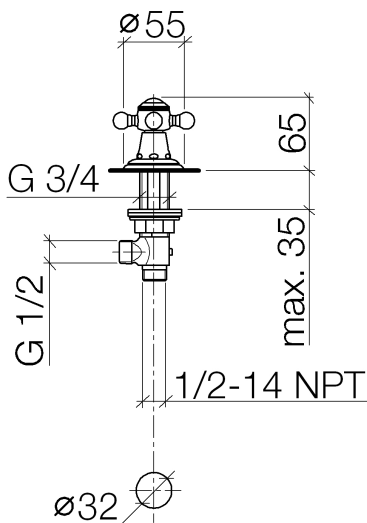

Bathtub - Madison

Deck valve clockwise-closing hot or cold - polished chrome

Article number: 20 000 360-00

- 1-1/4" hole diameter
- Flange diameter 2-1/8"
- Includes both HOT and COLD porcelain inserts

polished chrome

Dimensional drawing

All dimensions in mm / inch = mm x 0,0394

Bathtub - Madison
Deck valve clockwise-closing hot or cold - polished chrome
Article number: 20 000 360-00

Flow rate chart

Bathtub - Madison

Deck valve clockwise-closing hot or cold - polished chrome

Bathtub - Madison

Deck valve clockwise-closing hot or cold - polished chrome

Article number: 20 000 360-00

Spare parts list

Number	Item Number	Designation	Number of units
1	04 20 36 002 06-00	handle (cold)	1
2	09 20 36 005-00	handle	1
3	09 26 01 010 90	accessories	1
4	09 20 83 006 90	handle	1
5	09 20 36 002-00	handle	1
6	09 20 36 004-00	handle	4
7	04 30 30 029 00 90	fixing set	1
8	09 21 02 046-00	cover	1
9	09 27 35 001-00	rosette	1
10	90 17 11 040 31 90	side panel	1
11	04 20 36 002 07-00	handle (hot)	1
12	09 26 01 011 90	accessories	1