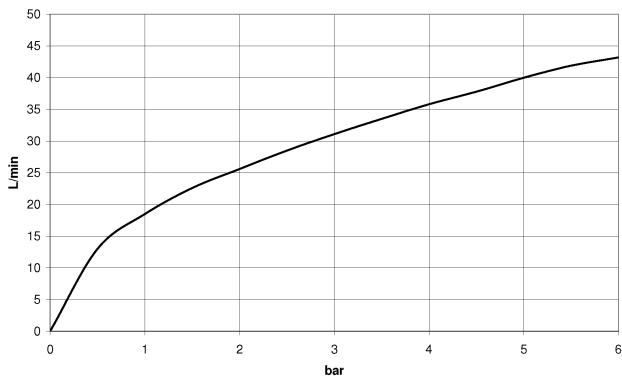

Bathtub - Madison

Deck valve clockwise-closing hot or cold - polished chrome

Article number: 20 000 360-00

- 1-1/4" hole diameter
- Flange diameter 2-1/8"
- Includes both HOT and COLD porcelain inserts

polished chrome

Dimensional drawing

All dimensions in mm / inch = mm x 0,0394

Bathtub - Madison
Deck valve clockwise-closing hot or cold - polished chrome
Article number: 20 000 360-00

Flow rate chart

Bathtub - Madison

Deck valve clockwise-closing hot or cold - polished chrome