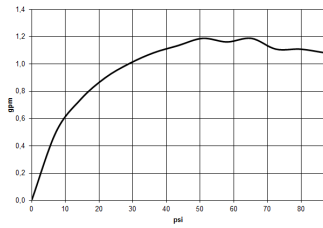

Sink - Symetrics

Lavatory spout, deck-mounted without drain - polished chrome

Article number: 13 721 980-00 0010

- 6-1/2" Projection
- Rigid spout
- Round aerated stream
- Total height 9"
- Height to aerator/spout outlet 8-1/8"
- 1-3/8" hole diameter
- Flange 2-3/8" x 2-3/8"
- 1/2" connection
- Water flow rate limited to max. 1.2 gpm
- lead-free

polished chrome

Dimensional drawing

All dimensions in mm / inch = mm x 0,0394

Model/program/technical modifications and error excepted
For more information see: www.dornbracht.com + 49 (0) 2371 433-460 mail@dornbrachtgroup.de

Sink - Symetrics

Lavatory spout, deck-mounted without drain - polished chrome

Article number: 13 721 980-00 0010

Flow rate chart

Sink - Symetrics

Lavatory spout, deck-mounted without drain - polished chrome