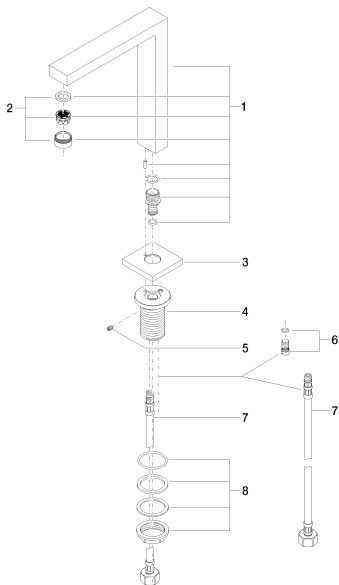

Sink - Symetrics

Lavatory spout, deck-mounted without drain - polished chrome

Article number: 13 721 980-00 0010

- 6-1/2" Projection
- Rigid spout
- Round aerated stream
- Total height 9"
- Height to aerator/spout outlet 8-1/8"
- 1-3/8" hole diameter
- Flange 2-3/8" x 2-3/8"
- 1/2" connection
- Water flow rate limited to max. 1.2 gpm
- lead-free

polished chrome

Dimensional drawing

All dimensions in mm / inch = mm x 0,0394

Model/program/technical modifications and error excepted
For more information see: www.dornbracht.com + 49 (0) 2371 433-460 mail@dornbrachtgroup.de

Sink - Symetrics

Lavatory spout, deck-mounted without drain - polished chrome

Article number: 13 721 980-00 0010

Flow rate chart

Sink - Symetrics

Lavatory spout, deck-mounted without drain - polished chrome

More custom finish options are available via special production (xTra Service). Please see our finish matrix for availability and pricing or contact a Dornbracht representative.

Spare parts list

Number	Item Number	Designation	Number of units
1	90 11 06 192 07-00	spout	1
2	90 23 01 029 05-00		1
3	09 27 68 002-00	rosette	1
4	09 30 01 102 10 90	sleeve	1
5	09 31 11 036 90	pin	1
6	04 31 20 046 10 92	set	1
7	04 30 04 019 00 90	hose	2
8	04 23 10 044 00 90	fixing set	1