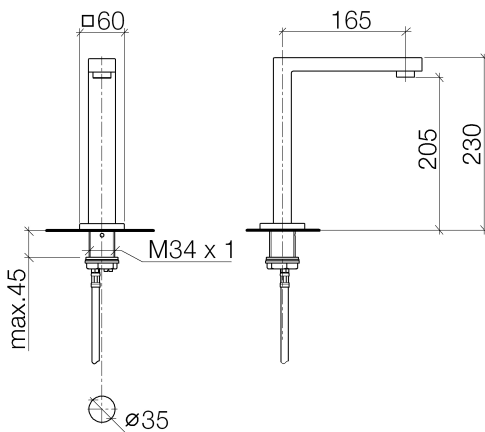

Sink - Symetrics

Lavatory spout, deck-mounted without drain - polished chrome

Article number: 13 721 980-00 0010

- 6-1/2" Projection
- Rigid spout
- Round aerated stream
- Total height 9"
- Height to aerator/spout outlet 8-1/8"
- 1-3/8" hole diameter
- Flange 2-3/8" x 2-3/8"
- 1/2" connection
- Water flow rate limited to max. 1.2 gpm
- lead-free

polished chrome

Dimensional drawing

All dimensions in mm / inch = mm x 0,0394

Model/program/technical modifications and error excepted
For more information see: www.dornbracht.com + 49 (0) 2371 433-460 mail@dornbrachtgroup.de

Sink - Symetrics

Lavatory spout, deck-mounted without drain - polished chrome

Article number: 13 721 980-00 0010

Flow rate chart

Sink - Symetrics

Lavatory spout, deck-mounted without drain - polished chrome

More custom finish options are available via special production (xTra Service). Please see our finish matrix for availability and pricing or contact a Dornbracht representative.

Spare parts list

Number	Item Number	Designation	Number of units
1	90 11 06 192 07-00	spout	1
2	90 23 01 029 05-00		1
3	09 27 68 002-00	rosette	1
4	09 30 01 102 10 90	sleeve	1
5	09 31 11 036 90	pin	1
6	04 31 20 046 10 92	set	1
7	04 30 04 019 00 90	hose	2
8	04 23 10 044 00 90	fixing set	1