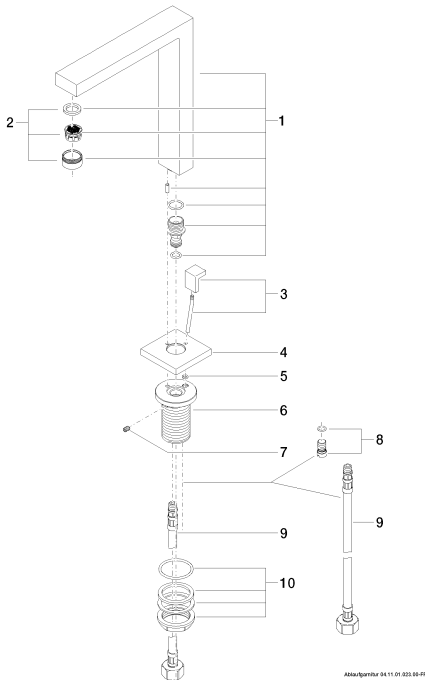

Sink - Symetrics

Lavatory spout, deck-mounted with drain - polished chrome

Article number: 13 713 980-00 0010

- 6-1/2" Projection
- US drain with overflow
- Rigid spout
- Round aerated stream
- Total height 9"
- Height to aerator/spout outlet 8-1/8"
- 1-3/8" hole diameter
- Flange 2-3/8" x 2-3/8"
- Water flow rate limited to max. 1.2 gpm
- lead-free
- Suitable only for basins with overflow.

polished chrome

Dimensional drawing

Sink - Symetrics

Lavatory spout, deck-mounted with drain - polished chrome

Article number: 13 713 980-00 0010

All dimensions in mm / inch = mm x 0,0394

Flow rate chart

Sink - Symetrics

Lavatory spout, deck-mounted with drain - polished chrome

Article number: 13 713 980-00 0010

Other surface finishes

platinum matte

13 713 980-06 0010

platinum

13 713 980-08 0010

Brushed Durabronz

Number	Item Number	Designation	Number of units
1	90 11 06 192 07-00	spout	1
2	90 23 01 029 05-00		1
3	04 31 09 059 00-00	pull-rod	1
4	09 27 68 001-00	rosette	1
5	09 14 10 166 90	seal	1
6	09 30 01 102 10 90	sleeve	1
7	09 31 11 036 90	pin	1
8	04 31 20 046 10 92	set	1
9	04 30 04 019 00 90	hose	2
10	04 23 10 044 00 90	fixing set	1
11	04 11 01 023 00-00	Drain - polished chrome	1