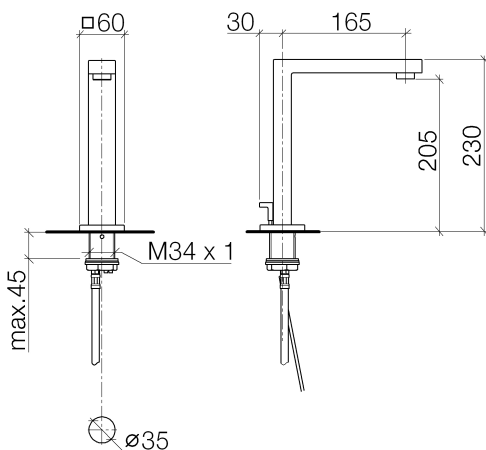

Sink - Symetrics

Lavatory spout, deck-mounted with drain - polished chrome

Article number: 13 713 980-00 0010

- 6-1/2" Projection
- US drain with overflow
- Rigid spout
- Round aerated stream
- Total height 9"
- Height to aerator/spout outlet 8-1/8"
- 1-3/8" hole diameter
- Flange 2-3/8" x 2-3/8"
- Water flow rate limited to max. 1.2 gpm
- lead-free
- Suitable only for basins with overflow.

polished chrome

Dimensional drawing

Sink - Symetrics

Lavatory spout, deck-mounted with drain - polished chrome

Article number: 13 713 980-00 0010

All dimensions in mm / inch = mm x 0,0394

Flow rate chart

Sink - Symetrics

Lavatory spout, deck-mounted with drain - polished chrome

Article number: 13 713 980-00 0010

Other surface finishes

platinum matte

13 713 980-06 0010

platinum

13 713 980-08 0010

Brushed Durabronz

Number	Item Number	Designation	Number of units
1	90 11 06 192 07-00	spout	1
2	90 23 01 029 05-00		1
3	04 31 09 059 00-00	pull-rod	1
4	09 27 68 001-00	rosette	1
5	09 14 10 166 90	seal	1
6	09 30 01 102 10 90	sleeve	1
7	09 31 11 036 90	pin	1
8	04 31 20 046 10 92	set	1
9	04 30 04 019 00 90	hose	2
10	04 23 10 044 00 90	fixing set	1
11	04 11 01 023 00-00	Drain - polished chrome	1