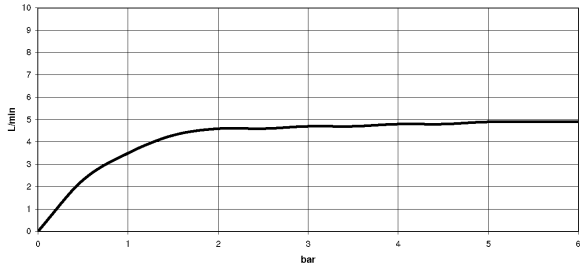

## Sink - Deque

Lavatory spout, deck-mounted with drain - polished chrome

Article number: 13 710 740-00

- 4-3/8" Projection
- Rigid spout
- Pearlstream
- Total height 1-1/8"
- Height to aerator/spout outlet 6"
- 1-3/8" hole diameter
- 1/2" connection
- Water flow rate limited to max. 1.3 gpm
- lead-free
- Suitable only for basins with overflow.

## Dimensional drawing

All dimensions in mm / inch = mm x 0,0394

Sink - Deque

Lavatory spout, deck-mounted with drain - polished chrome

Article number: 13 710 740-00

### Flow rate chart