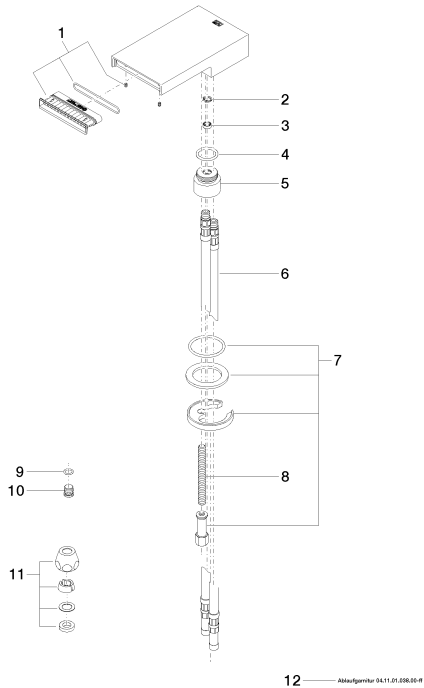

## Sink - Deque

Lavatory spout, deck-mounted with drain - polished chrome

Article number: 13 710 740-00

- 4-3/8" Projection
- Rigid spout
- Pearlstream
- Total height 1-1/8"
- Height to aerator/spout outlet 6"
- 1-3/8" hole diameter
- 1/2" connection
- Water flow rate limited to max. 1.3 gpm
- lead-free
- Suitable only for basins with overflow.

## Dimensional drawing

All dimensions in mm / inch = mm x 0,0394

Sink - Deque

Lavatory spout, deck-mounted with drain - polished chrome

Article number: 13 710 740-00

## Sink - Deque

Lavatory spout, deck-mounted with drain - polished chrome

Article number: 13 710 740-00

### Spare parts list

Number	Item Number	Designation	Number of units
1	90 29 03 065 00 90	insert	1
2	09 16 01 016 90	ring	1
3	09 23 01 033 90	flow reducer	1
4	09 14 10 100 90	seal	1
5	09 11 10 093 90	connection	1
6	04 30 04 016 00 90	hose	2
7	04 30 11 038 74 90	fixing set	1
8	09 31 11 011 90	pin	1
9	09 14 10 060 90	seal	1
10	09 31 20 065 90	plug	1
11	04 23 30 040 00-00	threaded connector	1
12	10 125 970-00	Drain Umbrella drain 1 1/4" - polished chrome	1