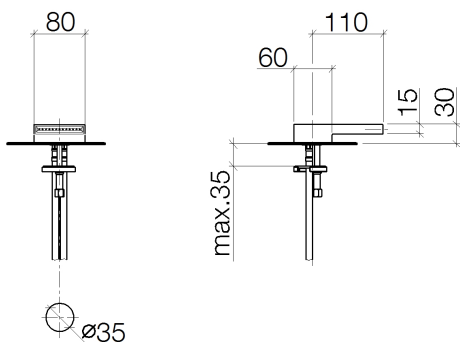

## Sink - Deque

Lavatory spout, deck-mounted with drain - polished chrome

Article number: 13 710 740-00

- 4-3/8" Projection
- Rigid spout
- Pearlstream
- Total height 1-1/8"
- Height to aerator/spout outlet 6"
- 1-3/8" hole diameter
- 1/2" connection
- Water flow rate limited to max. 1.3 gpm
- lead-free
- Suitable only for basins with overflow.

## Dimensional drawing

All dimensions in mm / inch = mm x 0,0394

Sink - Deque

Lavatory spout, deck-mounted with drain - polished chrome

Article number: 13 710 740-00

## Sink - Deque

Lavatory spout, deck-mounted with drain - polished chrome

Article number: 13 710 740-00

### Spare parts list

Number	Item Number	Designation	Number of units
1	90 29 03 065 00 90	insert	1
2	09 16 01 016 90	ring	1
3	09 23 01 033 90	flow reducer	1
4	09 14 10 100 90	seal	1
5	09 11 10 093 90	connection	1
6	04 30 04 016 00 90	hose	2
7	04 30 11 038 74 90	fixing set	1
8	09 31 11 011 90	pin	1
9	09 14 10 060 90	seal	1
10	09 31 20 065 90	plug	1
11	04 23 30 040 00-00	threaded connector	1
12	10 125 970-00	Drain Umbrella drain 1 1/4" - polished chrome	1