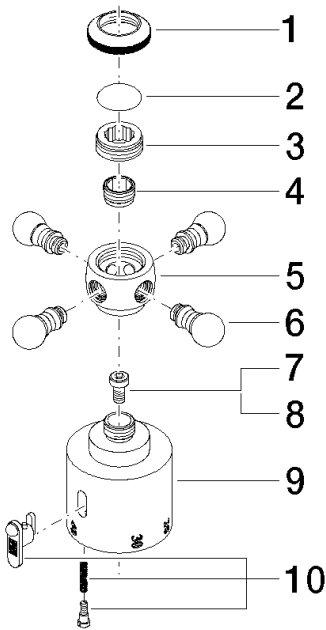

Bathtub - Madison
Temperature control handle - polished chrome
Article number: 11 420 360-00

NO IMAGE

polished chrome

AVAILABLE

Dimensional drawing

All dimensions in mm / inch = mm x 0,0394

Bathtub - Madison
Temperature control handle - polished chrome
Article number: 11 420 360-00

Bathtub - Madison
Temperature control handle - polished chrome
Article number: 11 420 360-00

Other surface finishes

platinum matte
11 420 360-06

platinum
11 420 360-08

Durabrass
11 420 360-09

Brushed Durabrass
11 420 360-28

Bathtub - Madison
 Temperature control handle - polished chrome
 Article number: 11 420 360-00

Spare parts list

Number	Item Number	Designation	Number of units
1	09 20 36 005-00	handle	1
2	09 26 01 016 90	accessories	1
3	09 20 83 006 90	handle	1
4	09 24 03 119 90	nipple	1
5	09 20 36 060-00	handle	1
6	09 20 36 004-00	handle	4
7	09 30 30 027 90	screw	1
8	09 30 33 004 90	screw	1
9	09 17 33 003-00	handle	1
10	90 21 33 020 00 90	handle	1