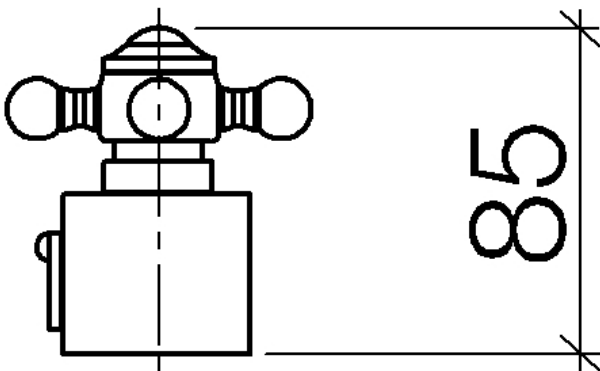

Bathtub - Madison
Temperature control handle - polished chrome
Article number: 11 420 360-00

NO IMAGE

polished chrome

AVAILABLE

Dimensional drawing

All dimensions in mm / inch = mm x 0,0394

Bathtub - Madison
Temperature control handle - polished chrome
Article number: 11 420 360-00

Bathtub - Madison
Temperature control handle - polished chrome
Article number: 11 420 360-00

Other surface finishes

platinum matte
11 420 360-06

platinum
11 420 360-08

Durabrass
11 420 360-09

Brushed Durabrass
11 420 360-28

Bathtub - Madison
 Temperature control handle - polished chrome
 Article number: 11 420 360-00

Spare parts list

Number	Item Number	Designation	Number of units
1	09 20 36 005-00	handle	1
2	09 26 01 016 90	accessories	1
3	09 20 83 006 90	handle	1
4	09 24 03 119 90	nipple	1
5	09 20 36 060-00	handle	1
6	09 20 36 004-00	handle	4
7	09 30 30 027 90	screw	1
8	09 30 33 004 90	screw	1
9	09 17 33 003-00	handle	1
10	90 21 33 020 00 90	handle	1