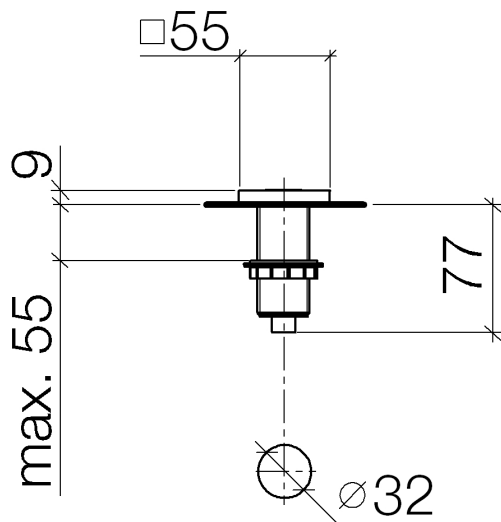

Kitchen - Lot

AIR SWITCH operating button, trim parts only - polished chrome

Article number: 10 714 970-00

- For operating a garbage disposal
- Compatible with Insinkerator® garbage disposal units
- More information at [www.insinkerator.com](http://www.insinkerator.com)

### Dimensional drawing

All dimensions in mm / inch = mm x 0,0394

Kitchen - Lot

AIR SWITCH operating button, trim parts only - polished chrome

Article number: 10 714 970-00

Kitchen - Lot

AIR SWITCH operating button, trim parts only - polished chrome