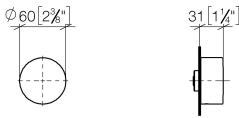

- ASME A112.18.1/CSA B125.1

Brushed brass (23kt gold)

Accessory is required for this item.

Bathtub - CYO

Volume Control clockwise-closing 3/4" - Brushed brass (23kt gold)

Article number: 36 608 740-28

Dimensional drawing

mm [inches]

All dimensions in mm / inch = mm x 0,0394

Other surface finishes

Chrome

36 608 740-00

Brushed Platinum

36 608 740-06

Black matte