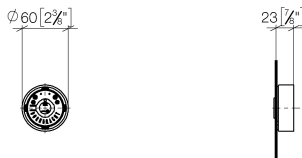

Bathtub - CYO

Volume Control clockwise-closing 1/2" - Chrome

Article number: 36 607 811-00

- Without flange
- Handle Ø 2-3/8"
- Ceramic disc cartridge
- Fittings group in compliance with DIN 4109: 2
- NOTE: Handle inserts are sold separately!

Chrome

Dimensional drawing

mm [inches]

All dimensions in mm / inch = mm x 0,0394

Bathtub - CYO
Volume Control clockwise-closing 1/2" - Chrome
Article number: 36 607 811-00

Other surface finishes

Brushed Platinum
36 607 811-06

Spare parts list

Number	Item Number	Designation	Number of units
1	90 18 40 291 01-00	handle	1
2	90 90 03 172 01 90	top	1