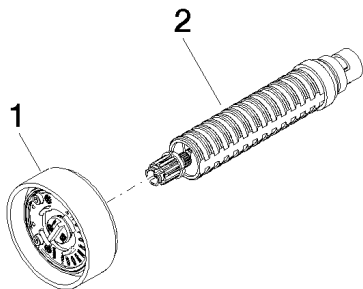

Bathtub - CYO

Volume Control clockwise-closing 1/2" - Chrome

Article number: 36 607 811-00

- Without flange
- Handle Ø 2-3/8"
- Ceramic disc cartridge
- Fittings group in compliance with DIN 4109: 2
- NOTE: Handle inserts are sold separately!

Chrome

Dimensional drawing

mm [inches]

All dimensions in mm / inch = mm x 0,0394

Bathtub - CYO
Volume Control clockwise-closing 1/2" - Chrome
Article number: 36 607 811-00

Other surface finishes

Brushed Platinum
36 607 811-06

Dark Chrome
36 607 811-19

Brushed brass (23kt gold)
36 607 811-28

platinum / platinum matte
36 607 811-36

Brass / Brushed brass (23kt gold)
36 607 811-38

Brushed Dark Platinum
36 607 811-99

More custom finish options are available via special production (xTra Service). See our finish matrix for availability and pricing or contact a Dornbracht representative. Some series may be excluded and some finishes may not be available in all series.

Spare parts list

Number	Item Number	Designation	Number of units
1	90 18 40 291 01-00	handle	1
2	90 90 03 172 01 90	top	1