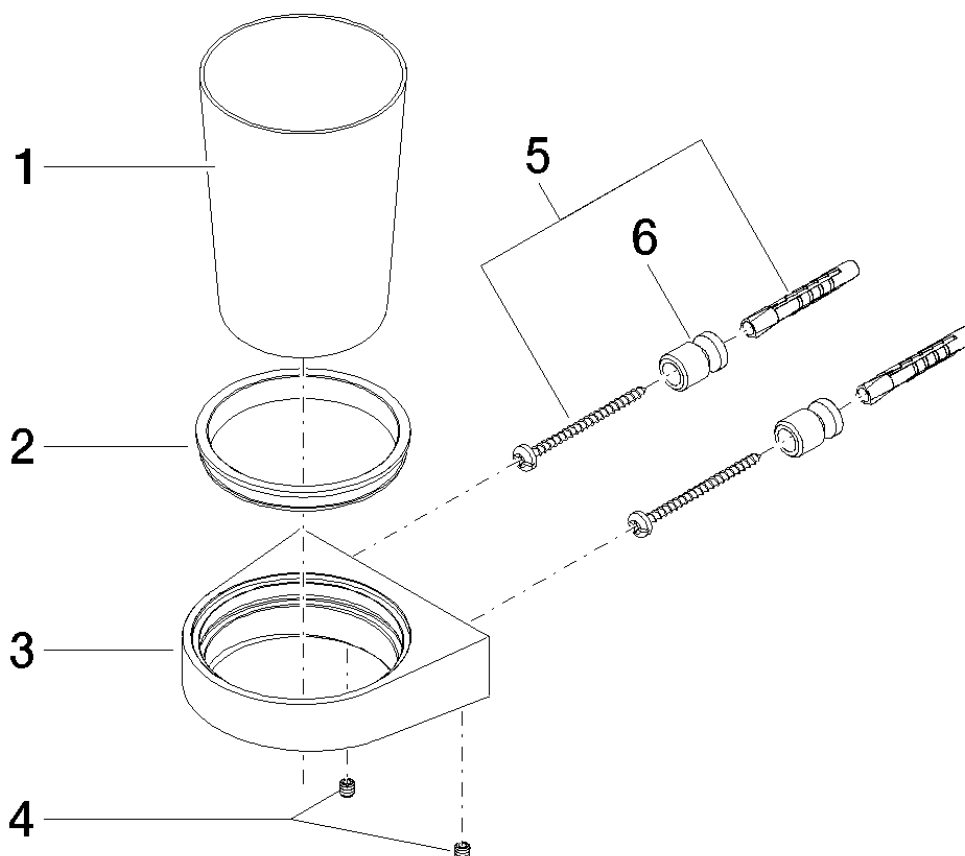

# Selv Tumbler holder

Article number: 83400840

**Exploded assembly drawing**

## Selv Tumbler holder

Article number: 83400840

### Order quantity

No.	Article number	Name	Installation quantity
1	08900002284	glass	1
2	08281050590	ring	1
3	081784505ff	holder	1
4	09311103090	pin	2
5	0517208010090	accessories	1
6	08172072690	holder	2