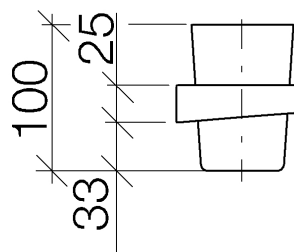

# Selv Tumbler holder

Article number: 83400840

**Exploded assembly drawing**

### Order quantity

No.	Article number	Name	Installation quantity
1	08900002284	glass	1
2	08281050590	ring	1
3	081784505ff	holder	1
4	09311103090	pin	2
5	0517208010090	accessories	1
6	08172072690	holder	2