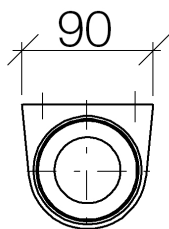

# Selv Tumbler holder

Article number: 83400840

**Exploded assembly drawing**

### Order quantity

No.	Article number	Name	Installation quantity
1	08900002284	glass	1
2	08281050590	ring	1
3	081784505ff	holder	1
4	09311103090	pin	2
5	0517208010090	accessories	1
6	08172072690	holder	2