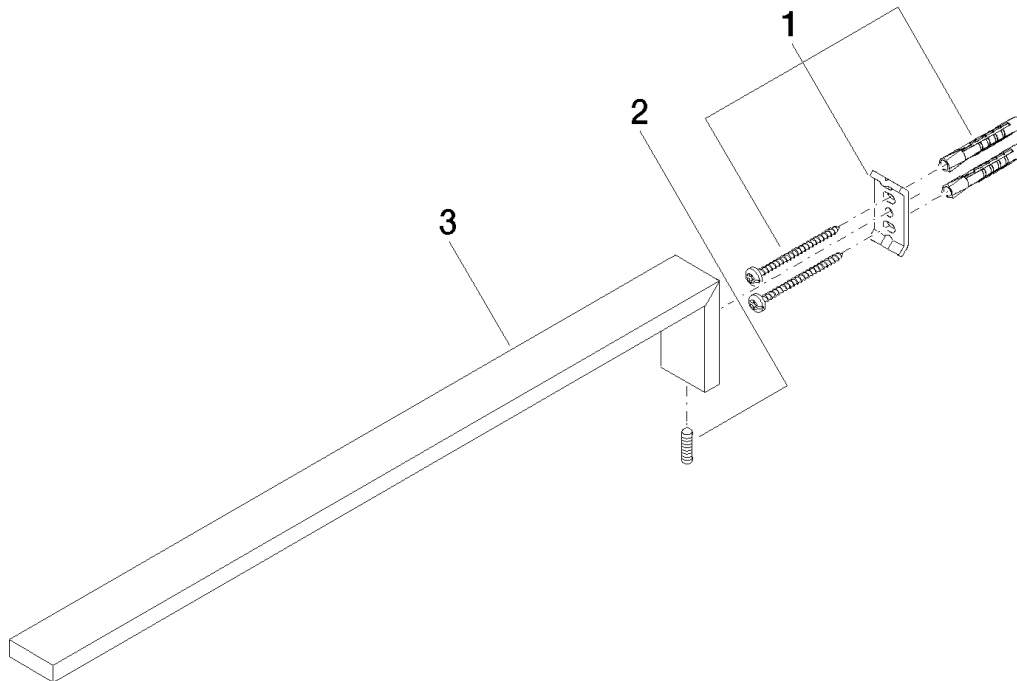

Product specifications

- 15-3/4" Projection

Surfaces

- chrome 83211980-00
- matt platinum 83211980-06
- matt black 83211980-33

Exploded assembly drawing

Order quantity

No.	Article number	Name	Installation quantity
1	0517207360090	fixing set	1
2	09311111390	pin	1
3	05179855100ff	holder	1