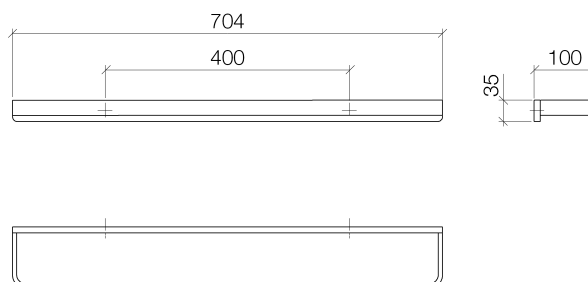

Product specifications

- Center to center 15-3/4"
- Width 27-3/4"
- Height 1-3/8"
- 3-7/8" Projection

Surfaces

- chrome 83070710-00
- matt platinum 83070710-06

Exploded assembly drawing

Order quantity

No.	Article number	Name	Installation quantity
1	0517207170090	fixing set	2
2	9030300590090	screw	2
3	081771501ff	holder	1
4	0431111120090	pin	2
5	081771551ff	holder	1