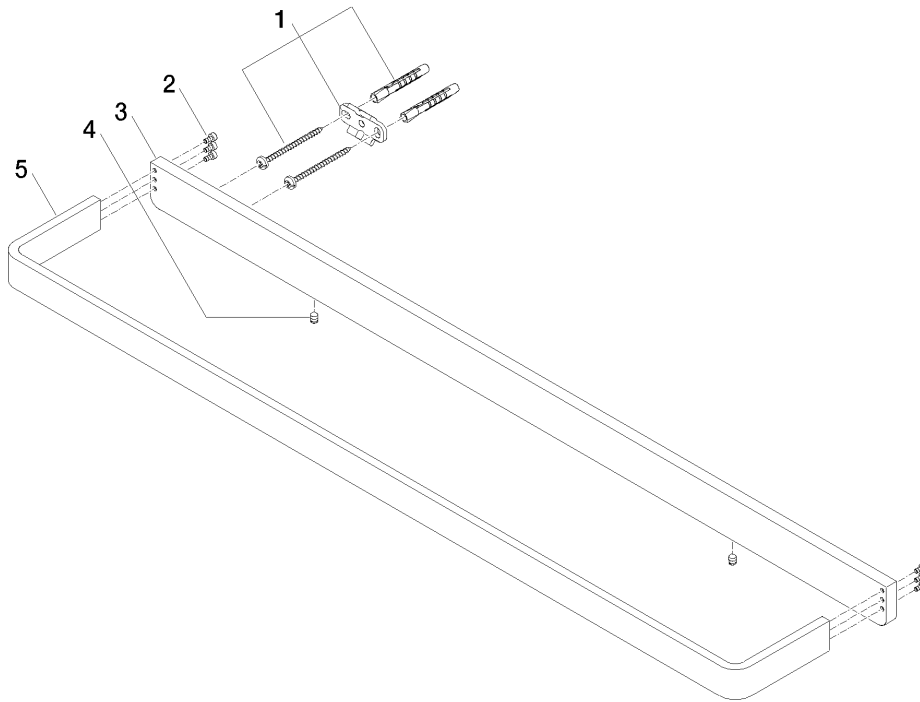

Product specifications

- Center to center 15-3/4"
- Width 27-3/4"
- Height 1-3/8"
- 3-7/8" Projection

Surfaces

- chrome 83070710-00
- matt platinum 83070710-06

Exploded assembly drawing

Order quantity

No.	Article number	Name	Installation quantity
1	0517207170090	fixing set	2
2	9030300590090	screw	2
3	081771501ff	holder	1
4	0431111120090	pin	2
5	081771551ff	holder	1