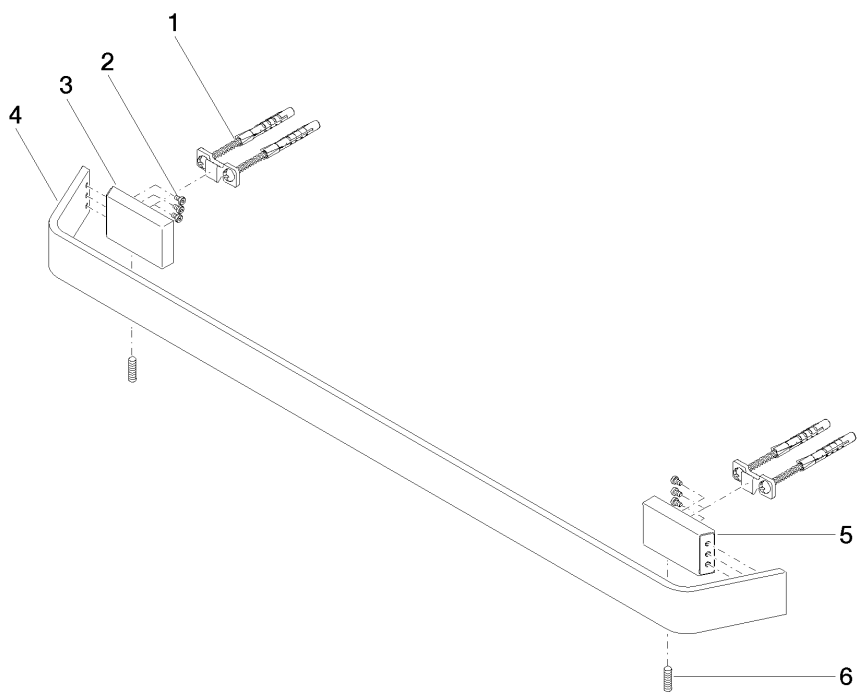

Product specifications

- gauge 599 mm
- width 673mm
- height 35 mm
- 70 mm projection

Surfaces

- | | |
|-----------------|-------------|
| • chrome | 83060705-00 |
| • platinum matt | 83060705-06 |

Exploded assembly drawing

Order quantity

No.	Article number	Name	Installation quantity
1	0517207580090	fixing set	2
2	09303019190	screw	6
3	081770500ff	holder	1
4	081770550ff	bar	1
5	081770501ff	holder	1
6	0431111130090	pin	2