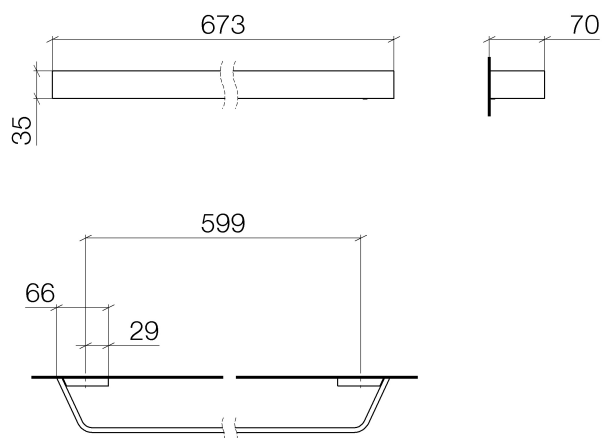

Product specifications

- gauge 599 mm
- width 673mm
- height 35 mm
- 70 mm projection

Surfaces

- | | |
|-----------------|-------------|
| • chrome | 83060705-00 |
| • platinum matt | 83060705-06 |

Exploded assembly drawing

Order quantity

No.	Article number	Name	Installation quantity
1	0517207580090	fixing set	2
2	09303019190	screw	6
3	081770500ff	holder	1
4	081770550ff	bar	1
5	081770501ff	holder	1
6	0431111130090	pin	2