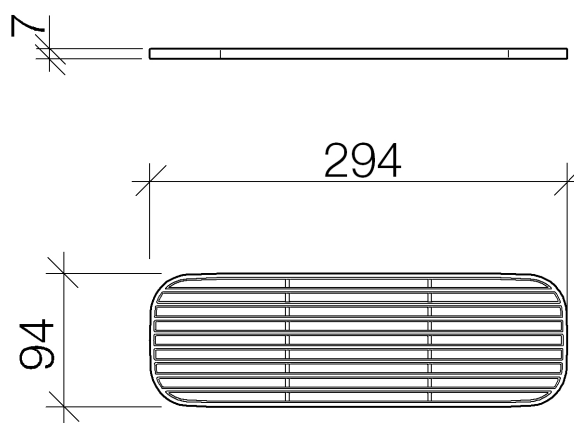

Product specifications

- Inserts made out of plastic

Surfaces

- | | |
|---------------|-------------|
| • matt black | 82482970-33 |
| • cream white | 82482970-51 |
| • light gray | 82482970-52 |
| • taupe | 82482970-53 |

Exploded assembly drawing

Bath & Spa

IMO Screen insert

Article number: 82482970

Order quantity

No.	Article number	Name	Installation quantity
1	82482970ff	shelf	1