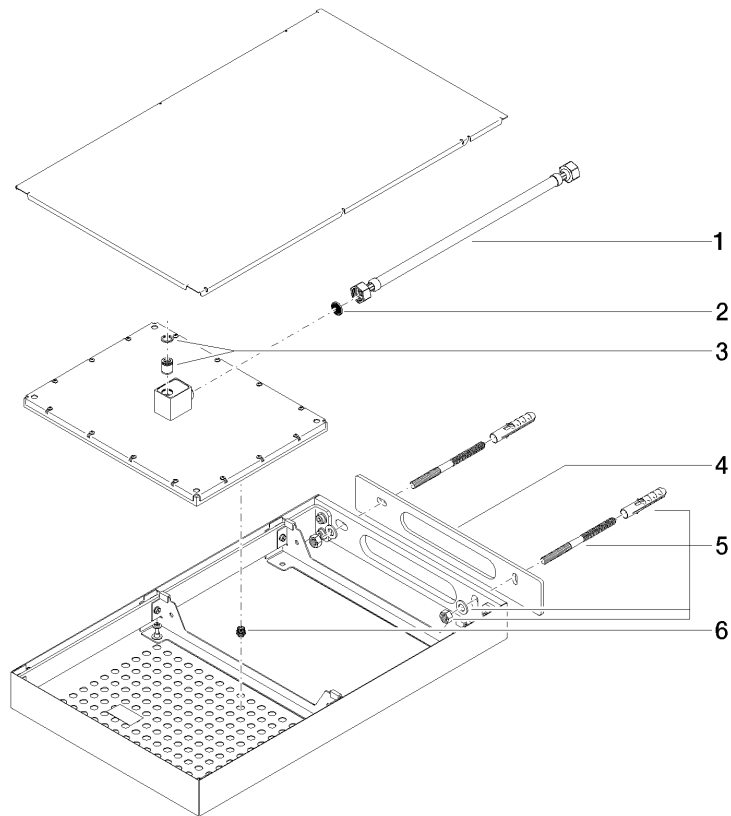

Exploded assembly drawing

Order quantity

No.	Article number	Name	Installation quantity
1	1250297090	hose	1
2	09230103990	insert	1
3	9023010420090	set	1
4	09140313890	seal	1
5	0430350110090	fixing set	1
6	0429030350090	insert	165