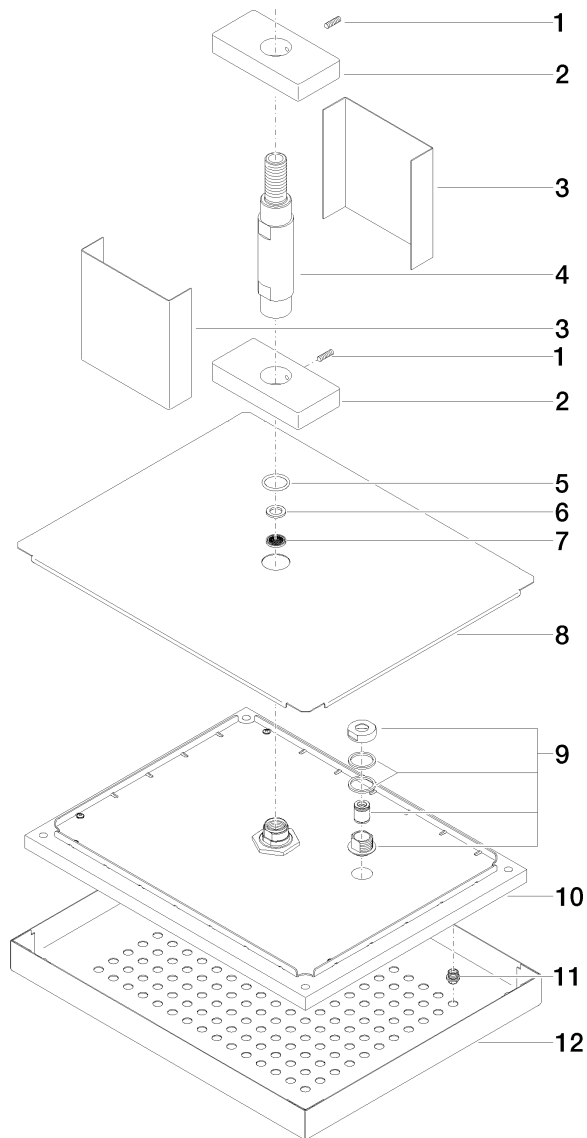

Exploded assembly drawing

Order quantity

No.	Article number	Name	Installation quantity
1	09311111390	pin	2
2	09111009190	base	2
3	091101117ff	cover	2
4	09110306090	connection	1
5	09141001590	seal	1
6	09142000290	seal	1
7	09230103990	insert	1
8	091102132ff	cover	1
9	0424031910090	nipple	1
10	0412050070190	shower	1
11	0429030350090	insert	165
12	04110212001ff	cover	1