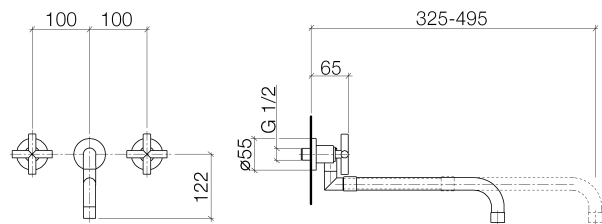

Product specifications

- **12-3/4"-19-1/2" Projection**
- Swivelable outlet
- Areated stream
- Flange diameter 2-1/8"
- Water flow rate limited to max. 5.3 gpm
- low lead compliant

(ADA)

Surfaces

- chrome 36819892-00
- matt platinum 36819892-06

Accessories required

- Rough for wall-mounted faucet, spout in center; 35 707 970
- Rough for wall-mounted faucet flexible positioning; 35 712 970
- Rough for wall-mounted faucet, spout on left; 35 713 970
- Rough for wall-mounted faucet, spout on right; 35 714 970

Exploded assembly drawing

Order quantity

No.	Article number	Name	Installation quantity
1	0924030811090	extension	1
2	09141002690	seal	1
3	092722503ff	rosette	1
4	09110301310ff	connection	1
5	9014150200090	gasket kit	1
6	04282507710ff	spout	1
7	90282507600ff	spout	1
8	0490031570090	top	2
9	09184007790	sleeve	2
10	09160102690	ring	2
11	09121200290	fixing cap	4
12	36310892ff	connection	2