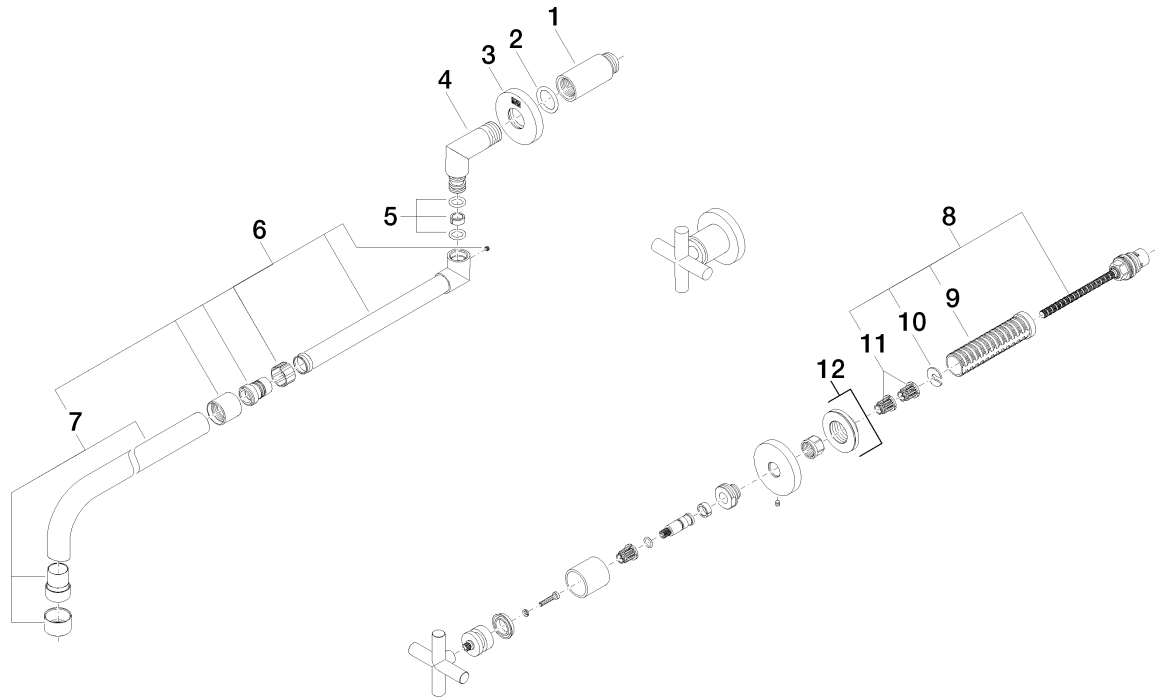

Product specifications

- **12-3/4"-19-1/2" Projection**
- Swivelable outlet
- Areated stream
- Flange diameter 2-1/8"
- Water flow rate limited to max. 5.3 gpm
- low lead compliant

(ADA)

Surfaces

- chrome 36819892-00
- matt platinum 36819892-06

Accessories required

- Rough for wall-mounted faucet, spout in center; 35 707 970
- Rough for wall-mounted faucet flexible positioning; 35 712 970
- Rough for wall-mounted faucet, spout on left; 35 713 970
- Rough for wall-mounted faucet, spout on right; 35 714 970

Exploded assembly drawing

Order quantity

No.	Article number	Name	Installation quantity
1	0924030811090	extension	1
2	09141002690	seal	1
3	092722503ff	rosette	1
4	09110301310ff	connection	1
5	9014150200090	gasket kit	1
6	04282507710ff	spout	1
7	90282507600ff	spout	1
8	0490031570090	top	2
9	09184007790	sleeve	2
10	09160102690	ring	2
11	09121200290	fixing cap	4
12	36310892ff	connection	2

Kitchen

Tara. Wall-mounted three-hole kitchen mixer with pull-out spout

Article number: 36819892