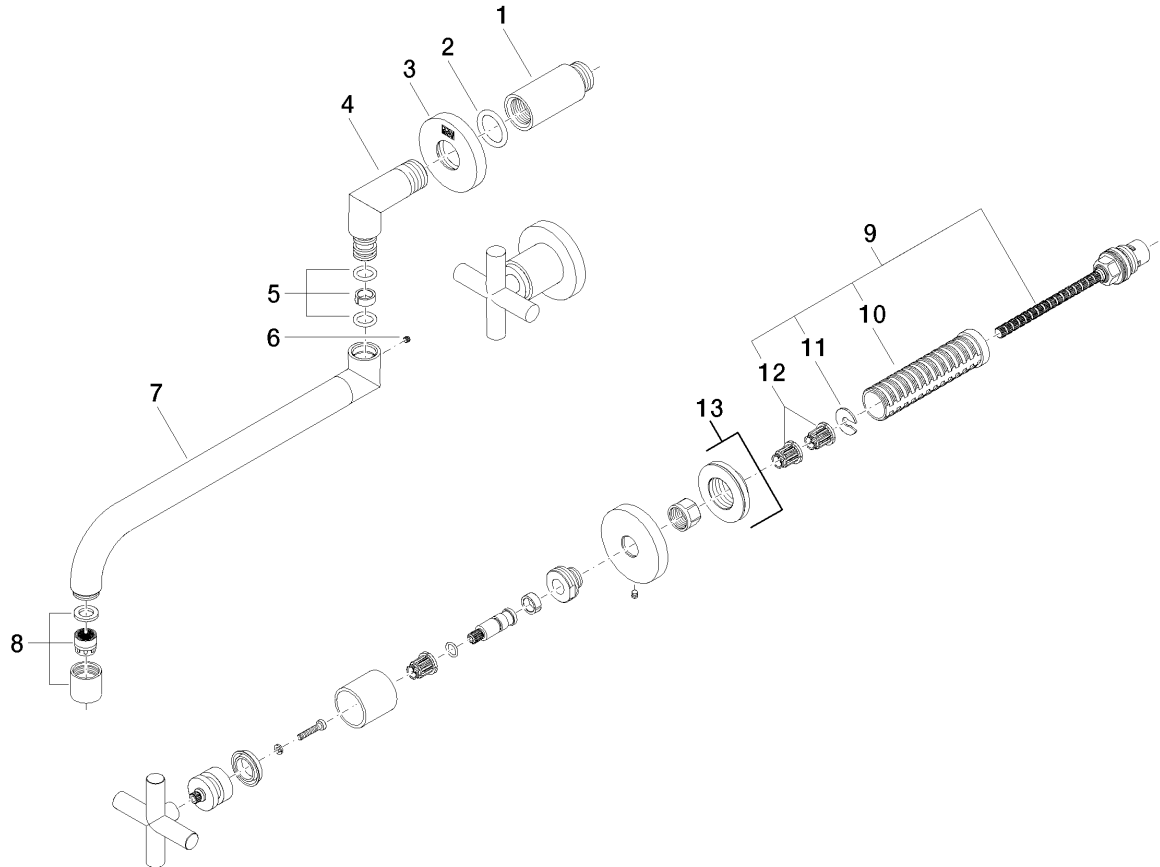

Product specifications

- **11-3/4" Projection**
- Swivelable outlet
- Areated stream
- Flanges Ø 2-1/8"
- Water flow rate limited to max. 1.8 gpm
- low lead compliant

(ADA)

Surfaces

- | | |
|-----------------|-------------|
| • chrome | 36818892-00 |
| • matt platinum | 36818892-06 |
| • Cyprum | 36818892-49 |

Accessories required

- Rough for wall-mounted faucet, spout in center; 35 707 970
- Rough for wall-mounted faucet flexible positioning; 35 712 970
- Rough for wall-mounted faucet, spout on left; 35 713 970
- Rough for wall-mounted faucet, spout on right; 35 714 970

Exploded assembly drawing

Kitchen

Tara. Wall-mounted three-hole kitchen mixer

Article number: 36818892

Order quantity

No.	Article number	Name	Installation quantity
1	0924030811090	extension	1
2	09141002690	seal	1
3	092722503ff	rosette	1
4	09110301310ff	connection	1
5	9014150200090	gasket kit	1
6	09311103890	pin	1
7	04282507910ff	spout	1
8	90230101900ff	aerator	1
9	0490031570090	top	2
10	09184007790	sleeve	2
11	09160102690	ring	2
12	09121200290	fixing cap	4
13	36310892ff	connection	2

Kitchen

Tara. Wall-mounted three-hole kitchen mixer

Article number: 36818892