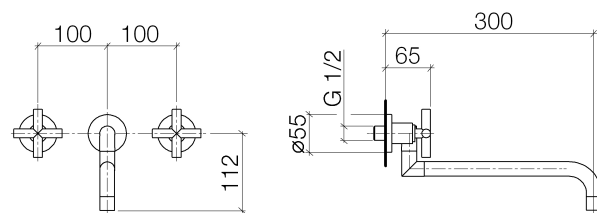

Product specifications

- **11-3/4" Projection**
- Swivelable outlet
- Areated stream
- Flanges Ø 2-1/8"
- Water flow rate limited to max. 1.8 gpm
- low lead compliant

(ADA)

Surfaces

- | | |
|-----------------|-------------|
| • chrome | 36818892-00 |
| • matt platinum | 36818892-06 |
| • Cyprum | 36818892-49 |

Accessories required

- Rough for wall-mounted faucet, spout in center; 35 707 970
- Rough for wall-mounted faucet flexible positioning; 35 712 970
- Rough for wall-mounted faucet, spout on left; 35 713 970
- Rough for wall-mounted faucet, spout on right; 35 714 970

Exploded assembly drawing

Kitchen

Tara. Wall-mounted three-hole kitchen mixer

Article number: 36818892

Order quantity

No.	Article number	Name	Installation quantity
1	0924030811090	extension	1
2	09141002690	seal	1
3	092722503ff	rosette	1
4	09110301310ff	connection	1
5	9014150200090	gasket kit	1
6	09311103890	pin	1
7	04282507910ff	spout	1
8	90230101900ff	aerator	1
9	0490031570090	top	2
10	09184007790	sleeve	2
11	09160102690	ring	2
12	09121200290	fixing cap	4
13	36310892ff	connection	2