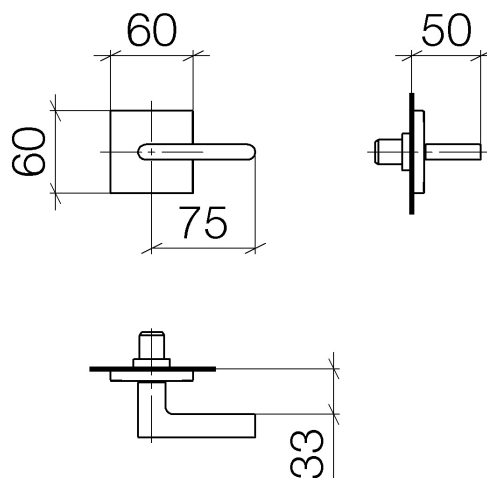

Product specifications

- Flange 2-3/8" x 2-3/8"
(ADA)

Surfaces

- chrome 36310715-00
- matt platinum 36310715-06

Accessories required

- Rough for wall valve clockwise-closing 1/2"; 35 621 970
- Rough for wall valve clockwise-closing 3/4"; 35 622 970
- Rough for wall valve counter-clockwise closing 1/2"; 35 671 970
- Rough for wall valve counter-clockwise closing 3/4"; 35 672 970

Exploded assembly drawing

Order quantity

No.	Article number	Name	Installation quantity
1	90207005706ff	handle	1
2	09210210890	disc	1