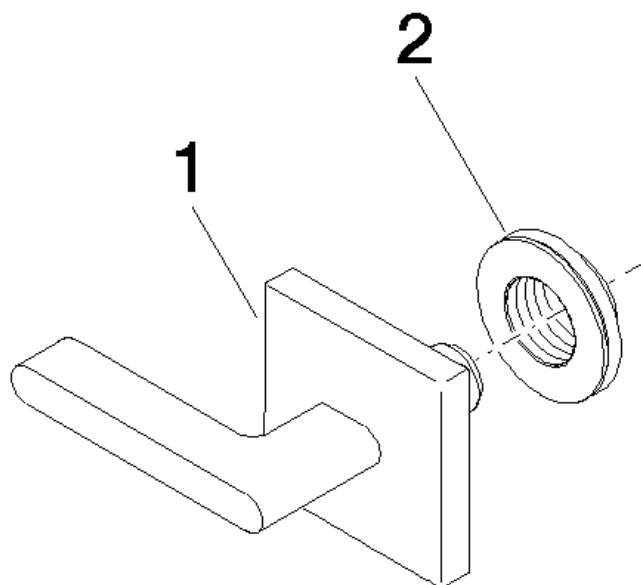

Product specifications

- Flange 2-3/8" x 2-3/8"
(ADA)

Surfaces

- chrome 36310715-00
- matt platinum 36310715-06

Accessories required

- Rough for wall valve clockwise-closing 1/2"; 35 621 970
- Rough for wall valve clockwise-closing 3/4"; 35 622 970
- Rough for wall valve counter-clockwise closing 1/2"; 35 671 970
- Rough for wall valve counter-clockwise closing 3/4"; 35 672 970

Exploded assembly drawing

Order quantity

No.	Article number	Name	Installation quantity
1	90207005706ff	handle	1
2	09210210890	disc	1