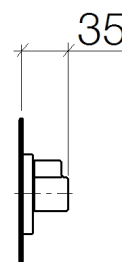

**Product specifications**

- Manual diverter
  - Flange 2-3/8" x 2-3/8"
- (ADA)**

**Surfaces**

- chrome 36128985-00
- matt platinum 36128985-06

**Accessories required**

- Wall mounted two-way diverter; 35 128 970

**Exploded assembly drawing**

**Order quantity**

<b>No.</b>	<b>Article number</b>	<b>Name</b>	<b>Installation quantity</b>
1	092098002ff	handle	1
2	09121200590	fixing cap	1
3	091212043ff	base	1
4	09141001790	seal	1
5	0431111120090	pin	1
6	092798021ff	rosette	1
7	09210215190	sleeve	1
8	9090031590090	diverter	1