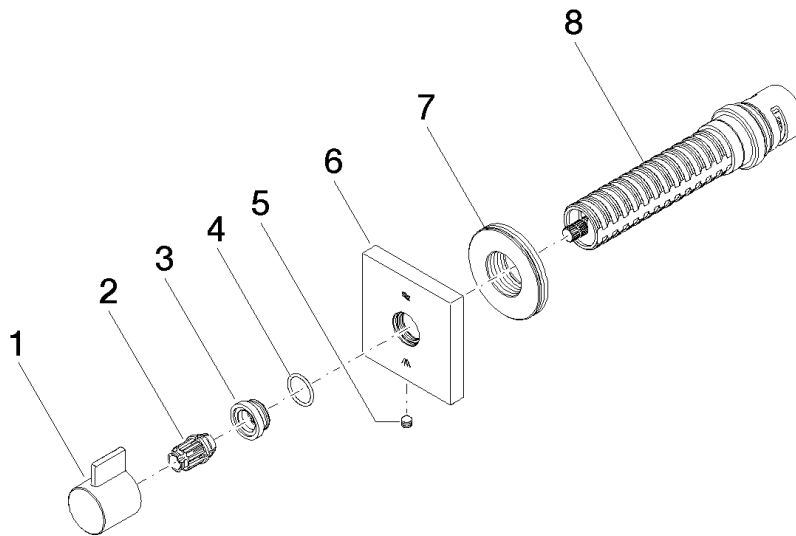

**Product specifications**

- Manual diverter
  - Flange 2-3/8" x 2-3/8"
- (ADA)**

**Surfaces**

- chrome 36128985-00
- matt platinum 36128985-06

**Accessories required**

- Wall mounted two-way diverter; 35 128 970

**Exploded assembly drawing**

**Order quantity**

<b>No.</b>	<b>Article number</b>	<b>Name</b>	<b>Installation quantity</b>
1	092098002ff	handle	1
2	09121200590	fixing cap	1
3	091212043ff	base	1
4	09141001790	seal	1
5	0431111120090	pin	1
6	092798021ff	rosette	1
7	09210215190	sleeve	1
8	9090031590090	diverter	1