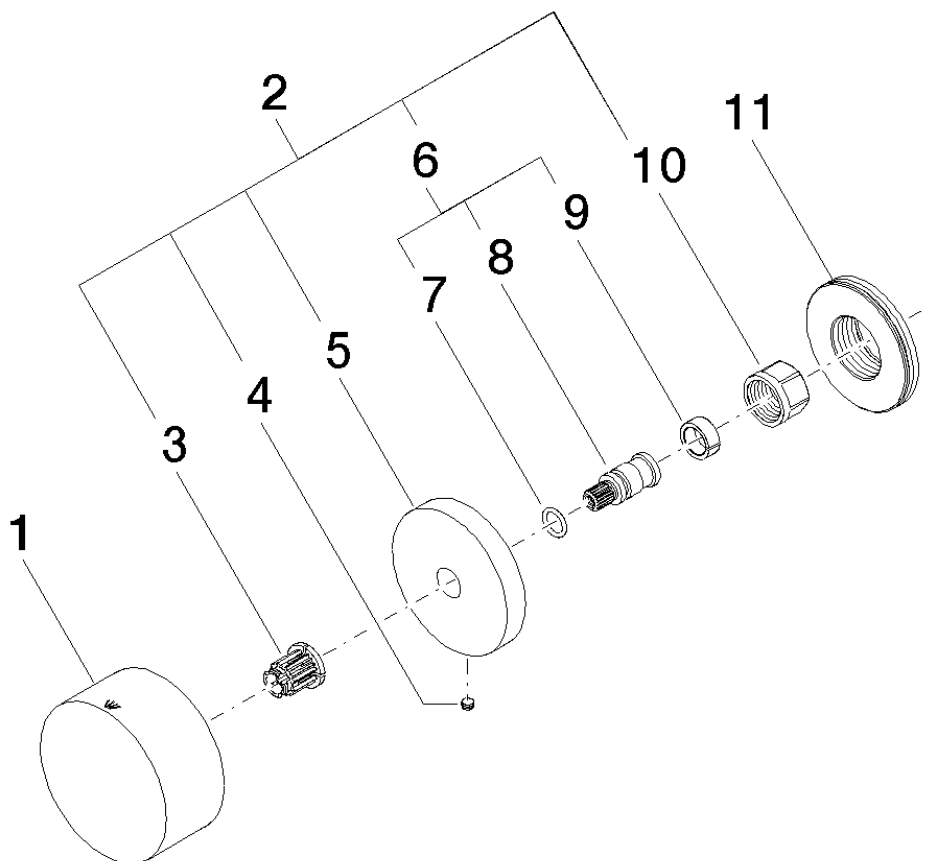

Product specifications

- Manual diverter
- Without flange
- Handle \varnothing 2-3/8"

Surfaces

- chrome 36125740-00
- matt platinum 36125740-06

Accessories required

- Wall mounted two-way diverter; 35 125 970

Exploded assembly drawing

Order quantity

No.	Article number	Name	Installation quantity
1	092074007ff	handle	1
2	04277400200ff	rosette	1
3	09121200290	fixing cap	1
4	09311105590	pin	1
5	092774002ff	rosette	1
6	04290602000ff	spindle	1
7	09141006090	seal	1
8	092906020ff	spindle	1
9	09141502090	ring	1
10	09233002390	nut	1
11	09300110790	sleeve	1

Flow rate chart