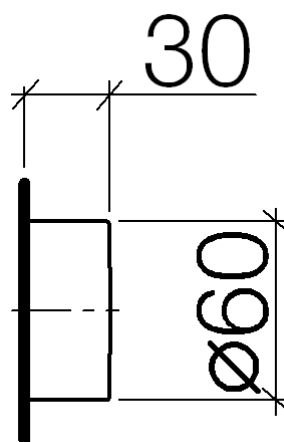

Product specifications

- Manual diverter
- Without flange
- Handle \varnothing 2-3/8"

Surfaces

- chrome 36125740-00
- matt platinum 36125740-06

Accessories required

- Wall mounted two-way diverter; 35 125 970

Exploded assembly drawing

Order quantity

No.	Article number	Name	Installation quantity
1	092074007ff	handle	1
2	04277400200ff	rosette	1
3	09121200290	fixing cap	1
4	09311105590	pin	1
5	092774002ff	rosette	1
6	04290602000ff	spindle	1
7	09141006090	seal	1
8	092906020ff	spindle	1
9	09141502090	ring	1
10	09233002390	nut	1
11	09300110790	sleeve	1

Flow rate chart