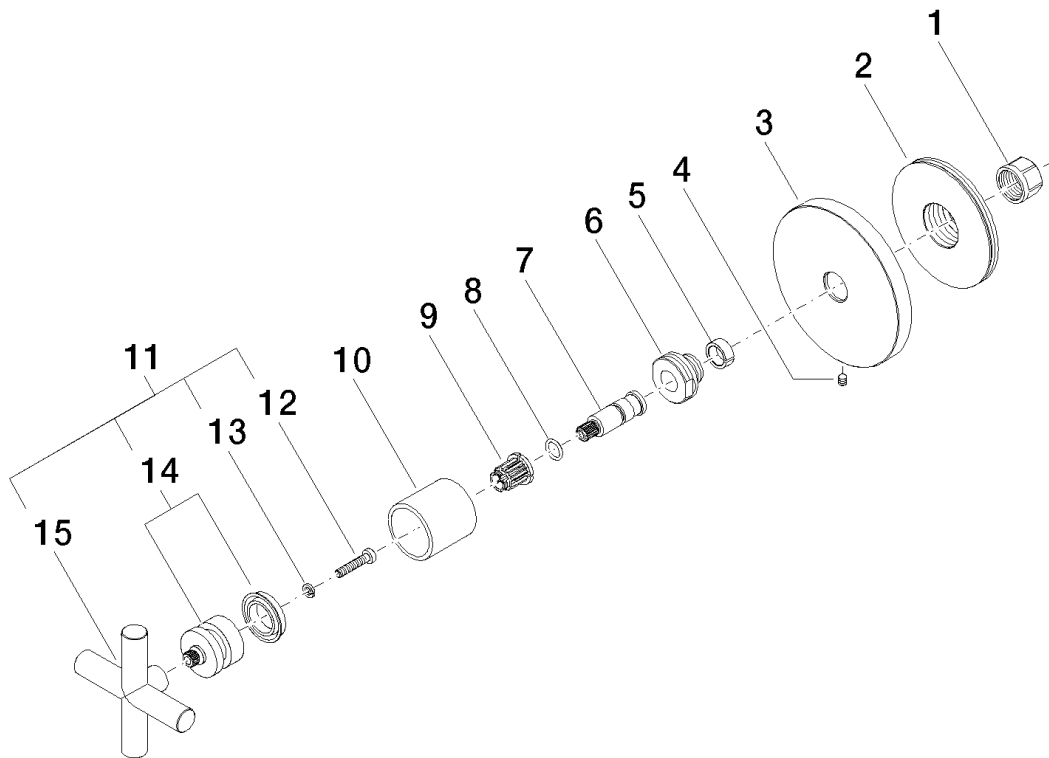

Product specifications

- Manual diverter
- Flange 3-3/8"

Surfaces

- | | |
|-----------------|-------------|
| • chrome | 36104892-00 |
| • matt platinum | 36104892-06 |
| • platinum | 36104892-08 |
| • matt black | 36104892-33 |

Accessories required

- Wall mounted three-way diverter; 35 104 970
- Wall mounted two-way diverter; 35 124 970

Exploded assembly drawing

**Order quantity**

No.	Article number	Name	Installation quantity
1	09233002390	nut	1
2	09210210990	cover	1
3	092789111ff	rosette	1
4	09311100790	pin	1
5	09141502090	ring	1
6	09240500290	nipple	1
7	09290602290	spindle	1
8	09141006090	seal	1
9	09121200290	fixing cap	1
10	092102144ff	sleeve	1
11	04208901000ff	handle	1
12	09303007590	screw	1
13	09301102990	disc	1
14	90121200700ff	base	1
15	092089010ff	handle	1