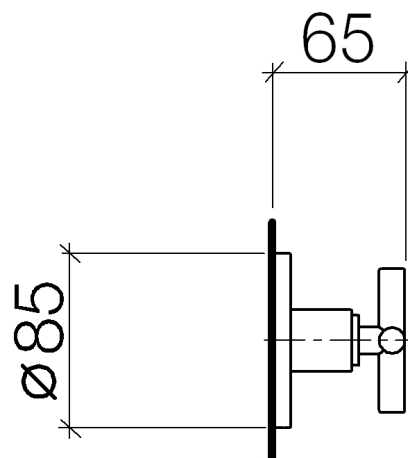

Product specifications

- Manual diverter
- Flange 3-3/8"

Surfaces

- | | |
|-----------------|-------------|
| • chrome | 36104892-00 |
| • matt platinum | 36104892-06 |
| • platinum | 36104892-08 |
| • matt black | 36104892-33 |

Accessories required

- Wall mounted three-way diverter; 35 104 970
- Wall mounted two-way diverter; 35 124 970

Exploded assembly drawing

**Order quantity**

No.	Article number	Name	Installation quantity
1	09233002390	nut	1
2	09210210990	cover	1
3	092789111ff	rosette	1
4	09311100790	pin	1
5	09141502090	ring	1
6	09240500290	nipple	1
7	09290602290	spindle	1
8	09141006090	seal	1
9	09121200290	fixing cap	1
10	092102144ff	sleeve	1
11	04208901000ff	handle	1
12	09303007590	screw	1
13	09301102990	disc	1
14	90121200700ff	base	1
15	092089010ff	handle	1