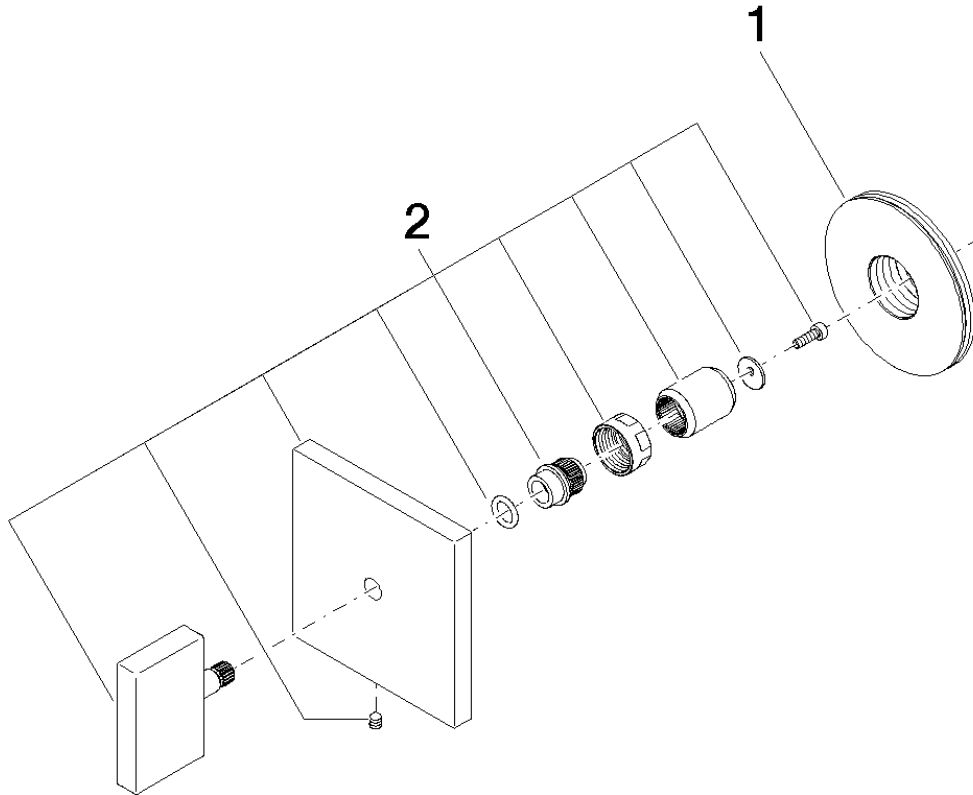

Exploded assembly drawing

Article number: 36104782

Order quantity

No.	Article number	Name	Installation quantity
1	09210210990	cover	1
2	90207800203ff	handle	1