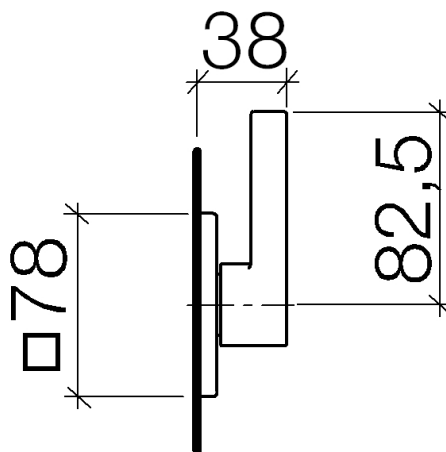

**Product specifications**

- Manual diverter
  - Flange 3-1/8" x 3-1/8"
- (ADA)**

**Surfaces**

- chrome 36104710-00
- matt platinum 36104710-06

**Accessories required**

- Wall mounted three-way diverter; 35 104 970
- Wall mounted two-way diverter; 35 124 970

**Exploded assembly drawing**

**Order quantity**

<b>No.</b>	<b>Article number</b>	<b>Name</b>	<b>Installation quantity</b>
1	09160102690	ring	1
2	09281015490	ring	1
3	09141006390	seal	1
4	092771012ff	rosette	1
5	09311100790	pin	1
6	09160102590	ring	1
7	092102070ff	cover	1
8	092071004ff	handle	1
9	09300901090	key	1