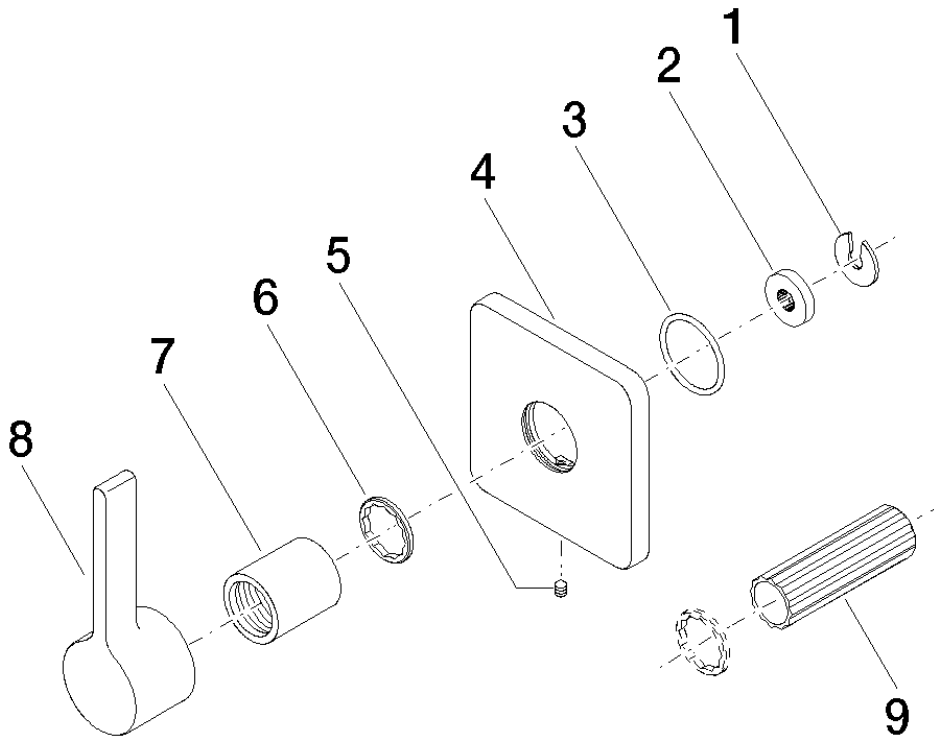

**Product specifications**

- Manual diverter
  - Flange 3-1/8" x 3-1/8"
- (ADA)**

**Surfaces**

- chrome 36104710-00
- matt platinum 36104710-06

**Accessories required**

- Wall mounted three-way diverter; 35 104 970
- Wall mounted two-way diverter; 35 124 970

**Exploded assembly drawing**

**Order quantity**

<b>No.</b>	<b>Article number</b>	<b>Name</b>	<b>Installation quantity</b>
1	09160102690	ring	1
2	09281015490	ring	1
3	09141006390	seal	1
4	092771012ff	rosette	1
5	09311100790	pin	1
6	09160102590	ring	1
7	092102070ff	cover	1
8	092071004ff	handle	1
9	09300901090	key	1