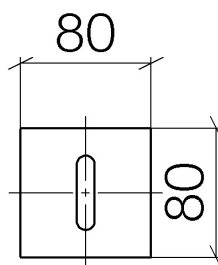

**Product specifications**

- Manual diverter
  - Flange 3-1/8" x 3-1/8"
- (ADA)**

**Surfaces**

- chrome 36102705-00
- matt platinum 36102705-06

**Accessories required**

- Wall mounted three-way diverter; 35 104 970
- Wall mounted two-way diverter; 35 124 970

**Exploded assembly drawing**

**Order quantity**

<b>No.</b>	<b>Article number</b>	<b>Name</b>	<b>Installation quantity</b>
<b>1</b>	90207005300ff	handle	1
<b>2</b>	09210210990	cover	1