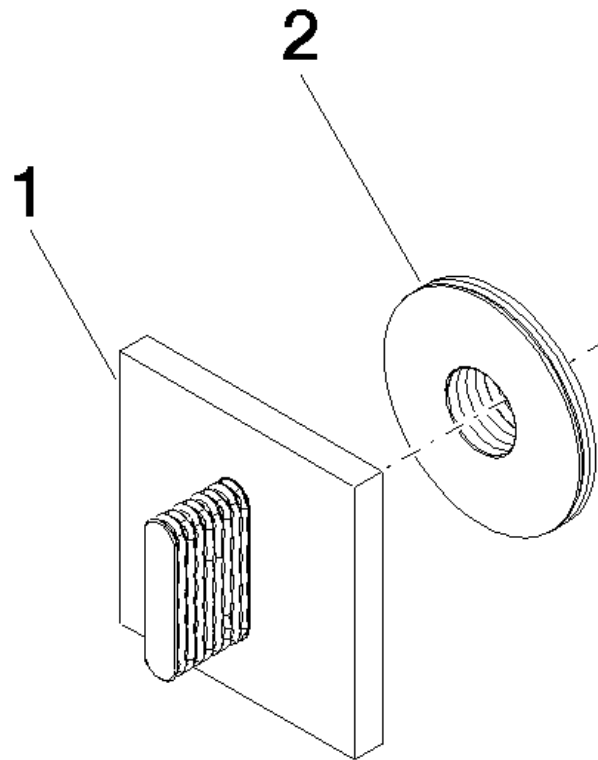

**Product specifications**

- Manual diverter
  - Flange 3-1/8" x 3-1/8"
- (ADA)**

**Surfaces**

- chrome 36102705-00
- matt platinum 36102705-06

**Accessories required**

- Wall mounted three-way diverter; 35 104 970
- Wall mounted two-way diverter; 35 124 970

**Exploded assembly drawing**

**Order quantity**

<b>No.</b>	<b>Article number</b>	<b>Name</b>	<b>Installation quantity</b>
<b>1</b>	90207005300ff	handle	1
<b>2</b>	09210210990	cover	1