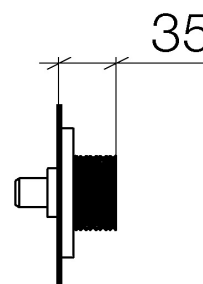

**Product specifications**

- Manual diverter
  - Flange 3-1/8" x 3-1/8"
- (ADA)**

**Surfaces**

- chrome 36102705-00
- matt platinum 36102705-06

**Accessories required**

- Wall mounted three-way diverter; 35 104 970
- Wall mounted two-way diverter; 35 124 970

**Exploded assembly drawing**

**Order quantity**

<b>No.</b>	<b>Article number</b>	<b>Name</b>	<b>Installation quantity</b>
<b>1</b>	90207005300ff	handle	1
<b>2</b>	09210210990	cover	1