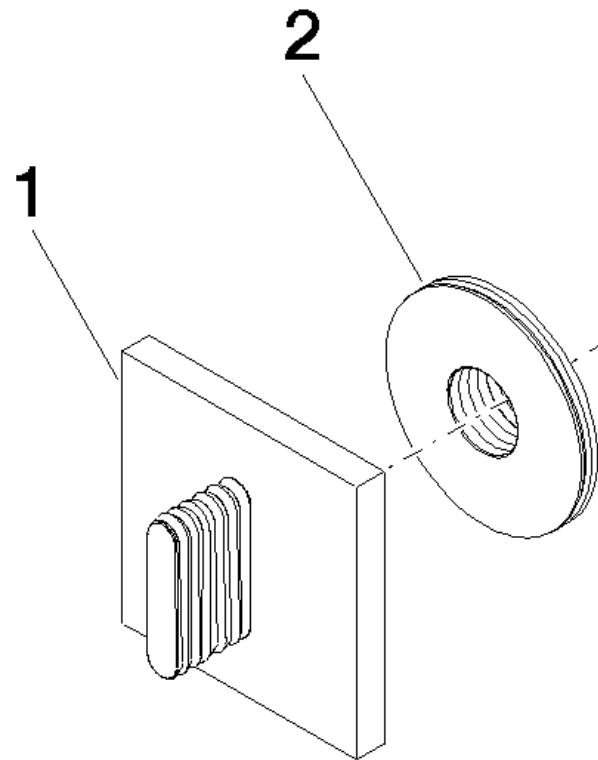

Product specifications

- Manual diverter
 - Flange 3-1/8" x 3-1/8"
- (ADA)**

Surfaces

- chrome 36101705-00
- matt platinum 36101705-06

Accessories required

- Wall mounted three-way diverter; 35 104 970
- Wall mounted two-way diverter; 35 124 970

Exploded assembly drawing

Order quantity

No.	Article number	Name	Installation quantity
1	90207005500ff	handle	1
2	09210210990	cover	1