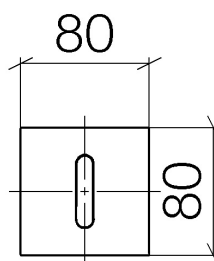

Product specifications

- Manual diverter
 - Flange 3-1/8" x 3-1/8"
- (ADA)**

Surfaces

- chrome 36101705-00
- matt platinum 36101705-06

Accessories required

- Wall mounted three-way diverter; 35 104 970
- Wall mounted two-way diverter; 35 124 970

Exploded assembly drawing

Order quantity

No.	Article number	Name	Installation quantity
1	90207005500ff	handle	1
2	09210210990	cover	1