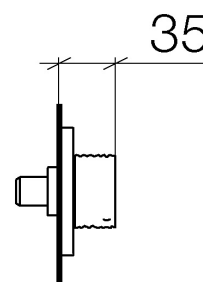

Product specifications

- Manual diverter
 - Flange 3-1/8" x 3-1/8"
- (ADA)**

Surfaces

- chrome 36101705-00
- matt platinum 36101705-06

Accessories required

- Wall mounted three-way diverter; 35 104 970
- Wall mounted two-way diverter; 35 124 970

Exploded assembly drawing

Order quantity

No.	Article number	Name	Installation quantity
1	90207005500ff	handle	1
2	09210210990	cover	1