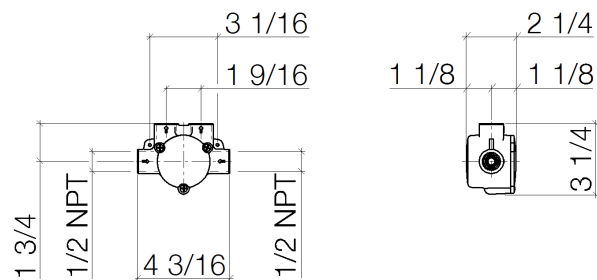

Product specifications

Surfaces

- 3591097090