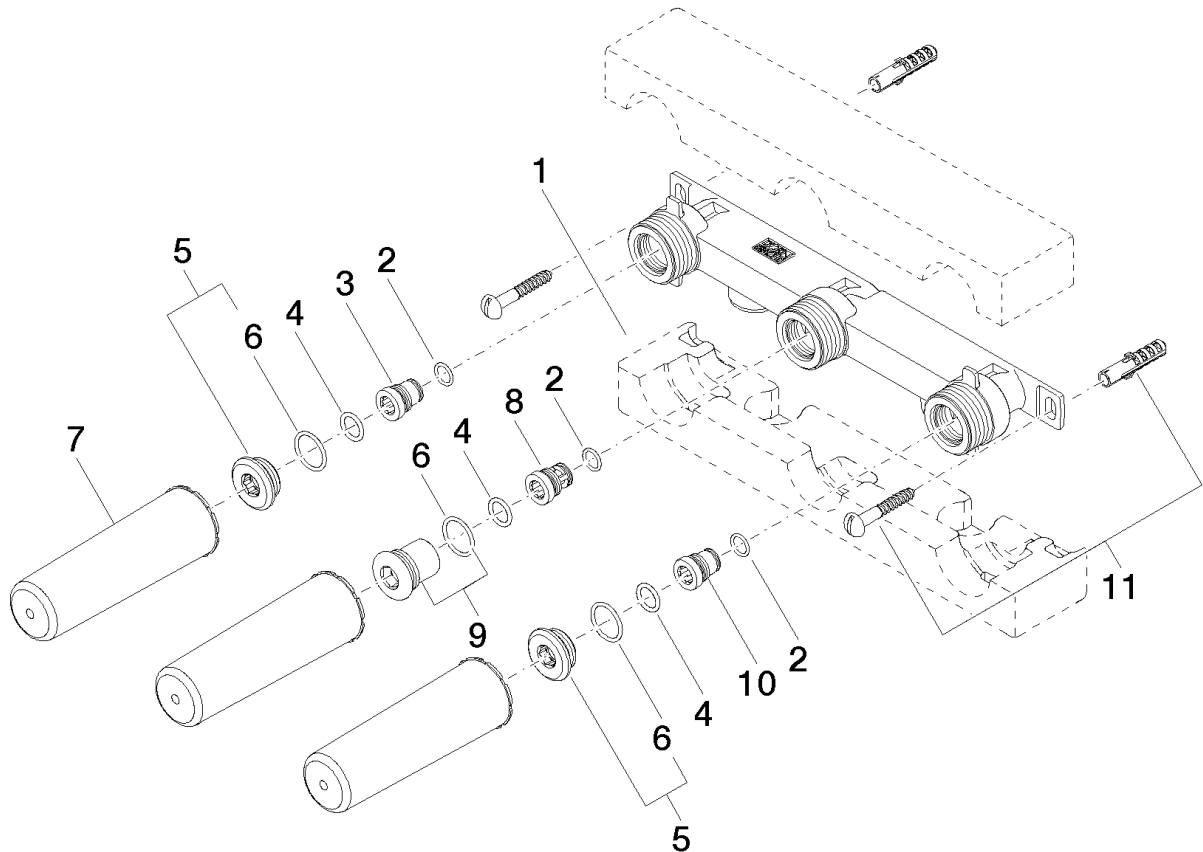

Kitchen

Tara. Rough for wall-mounted faucet, spout on right

Article number: 35714970900010

Product specifications

- Min. rough in depth 2-1/2"
- Max. rough in depth 5-1/8"

Surfaces

- 35714970-900010

Exploded assembly drawing

Kitchen

Tara. Rough for wall-mounted faucet, spout on right

Article number: 35714970900010

Order quantity

No.	Article number	Name	Installation quantity
1	09111104390	accessories	1
2	09141004290	seal	3
3	0924032101090	nipple	1
4	09141000390	seal	4
5	0431200060090	plug	2
6	09141005390	seal	3
7	09210210290	cap	3
8	0924032111090	nipple	1
9	0431200370090	plug	1
10	0924032091090	nipple	1
11	0430310240190	fixing set	1

Kitchen

Tara. Rough for wall-mounted faucet, spout on right

Article number: 35714970900010

Flow rate chart