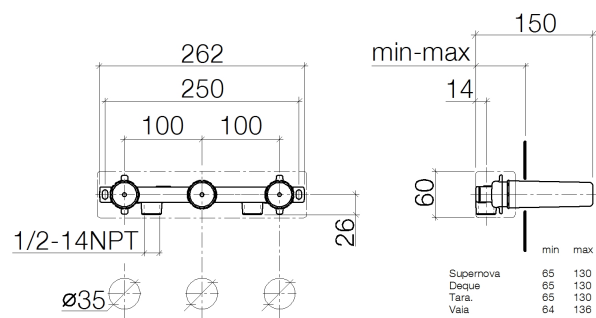

Kitchen

Tara. Rough for wall-mounted faucet, spout on right

Article number: 35714970900010

Product specifications

- Min. rough in depth 2-1/2"
- Max. rough in depth 5-1/8"

Surfaces

- 35714970-900010

Exploded assembly drawing

Kitchen

Tara. Rough for wall-mounted faucet, spout on right

Article number: 35714970900010

Order quantity

No.	Article number	Name	Installation quantity
1	09111104390	accessories	1
2	09141004290	seal	3
3	0924032101090	nipple	1
4	09141000390	seal	4
5	0431200060090	plug	2
6	09141005390	seal	3
7	09210210290	cap	3
8	0924032111090	nipple	1
9	0431200370090	plug	1
10	0924032091090	nipple	1
11	0430310240190	fixing set	1

Kitchen

Tara. Rough for wall-mounted faucet, spout on right

Article number: 35714970900010

Flow rate chart