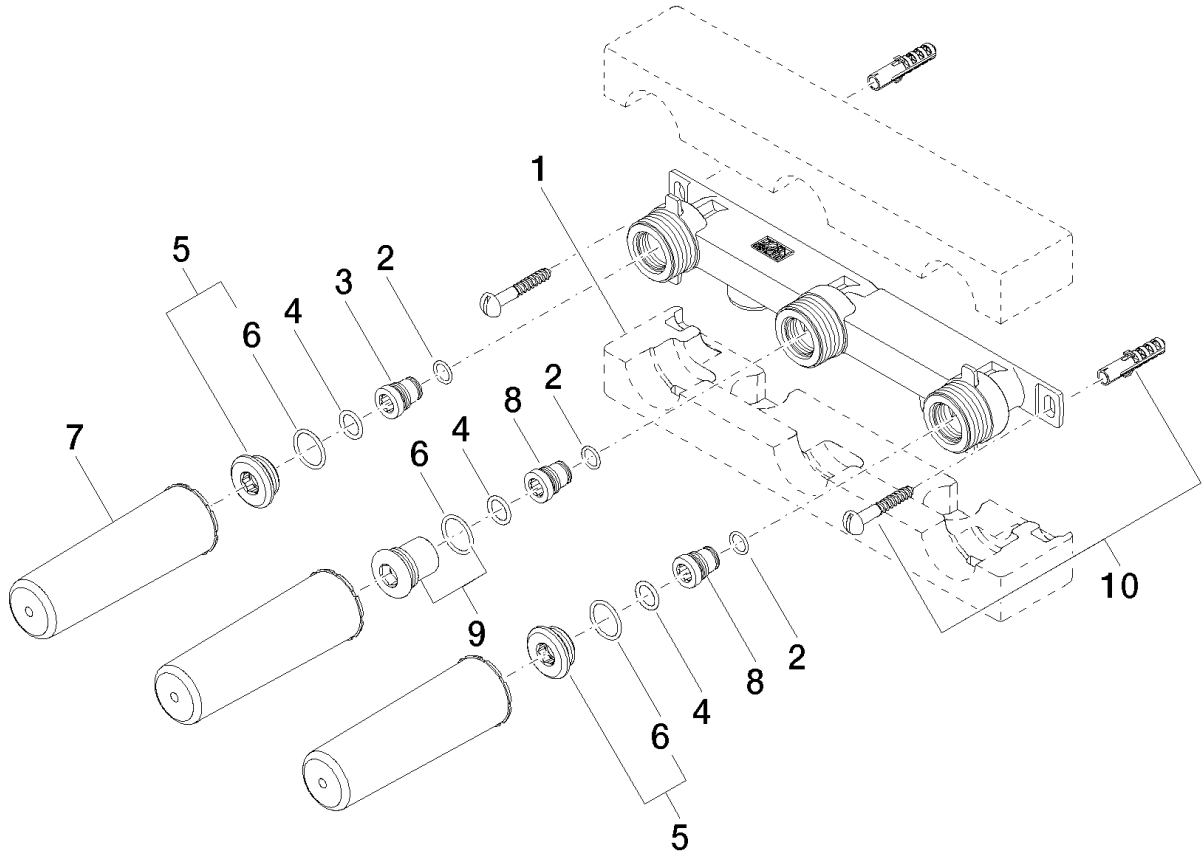

Kitchen

Tara. Rough for wall-mounted faucet, spout on left

Article number: 35713970900010

Product specifications

- Min. rough in depth 2-1/2"
- Max. rough in depth 5-1/8"

Surfaces

- 35713970-900010

Exploded assembly drawing

Kitchen

Tara. Rough for wall-mounted faucet, spout on left

Article number: 35713970900010

Order quantity

No.	Article number	Name	Installation quantity
1	09111104390	accessories	1
2	09141004290	seal	3
3	0924032091090	nipple	1
4	09141000390	seal	3
5	0431200060090	plug	2
6	09141005390	seal	3
7	09210210290	cap	3
8	0924032101090	nipple	2
9	0431200370090	plug	1
10	0430310240190	fixing set	1