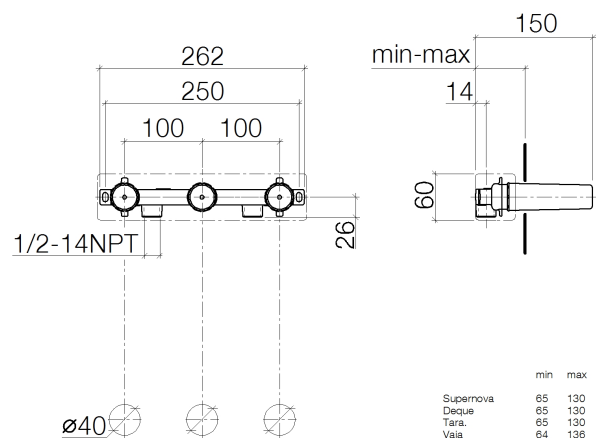

Kitchen

Tara. Rough for wall-mounted faucet, spout on left

Article number: 35713970900010

Product specifications

- Min. rough in depth 2-1/2"
- Max. rough in depth 5-1/8"

Surfaces

- 35713970-900010

Exploded assembly drawing

Kitchen

Tara. Rough for wall-mounted faucet, spout on left

Article number: 35713970900010

Order quantity

No.	Article number	Name	Installation quantity
1	09111104390	accessories	1
2	09141004290	seal	3
3	0924032091090	nipple	1
4	09141000390	seal	3
5	0431200060090	plug	2
6	09141005390	seal	3
7	09210210290	cap	3
8	0924032101090	nipple	2
9	0431200370090	plug	1
10	0430310240190	fixing set	1