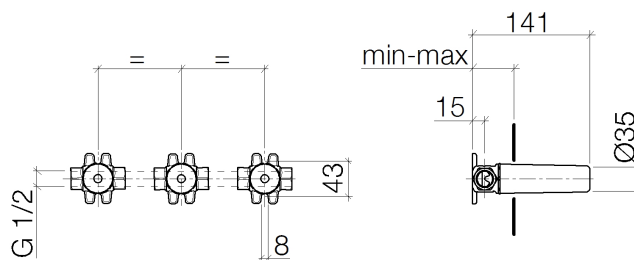

**Generic miscellaneous articles Wall mounted lavatory set (concealed rough parts)**

Article number: 3571297090

	min	max
Madison	55	115
Square	55	110
Circle	55	130
Vaia	60	132
Domicil	65	100
Deque	70	135
Gentle	70	135
LaFleur	70	135
Salv	70	135
Supernova	70	135
Symetrics	70	135
Tara	70	135
MEM	93	138
CL.1	93	138
La Fleur Cl.	102	144

**Generic miscellaneous articles Wall mounted lavatory set (concealed rough parts)**

Article number: 3571297090

**Exploded assembly drawing**

**Generic miscellaneous articles Wall mounted lavatory set (concealed rough parts)**

Article number: 3571297090

**Order quantity**

<b>No.</b>	<b>Article number</b>	<b>Name</b>	<b>Installation quantity</b>
<b>1</b>	0431200370090	plug	1
<b>2</b>	09141005390	seal	3
<b>3</b>	09210210290	cap	3
<b>4</b>	0431200060090	plug	2