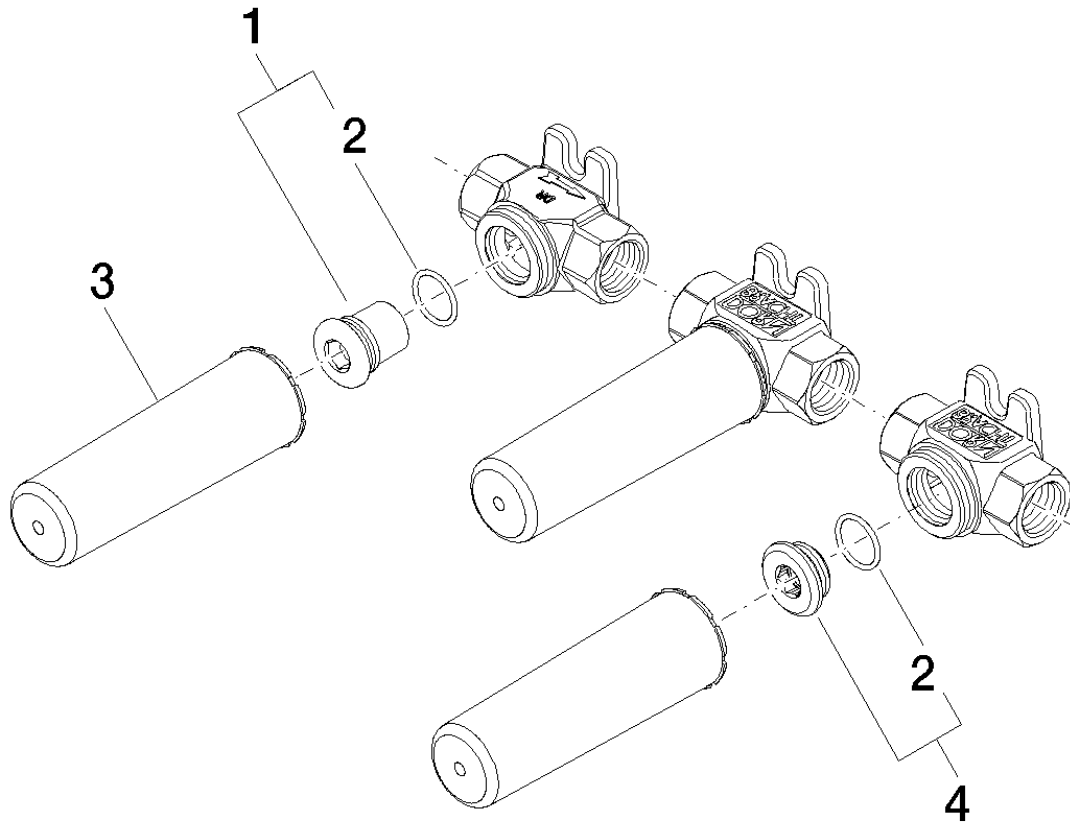

**Generic miscellaneous articles Wall mounted lavatory set (concealed rough parts)**

Article number: 3571297090

	min	max
Madison	55	115
Square	55	110
Circle	55	130
Vaia	60	132
Domicil	65	100
Deque	70	135
Gentle	70	135
LaFleur	70	135
Salv	70	135
Supernova	70	135
Symetrics	70	135
Tara	70	135
MEM	93	138
CL.1	93	138
La Fleur Cl.	102	144

**Generic miscellaneous articles Wall mounted lavatory set (concealed rough parts)**

Article number: 3571297090

**Exploded assembly drawing**

**Generic miscellaneous articles Wall mounted lavatory set (concealed rough parts)**

Article number: 3571297090

**Order quantity**

<b>No.</b>	<b>Article number</b>	<b>Name</b>	<b>Installation quantity</b>
<b>1</b>	0431200370090	plug	1
<b>2</b>	09141005390	seal	3
<b>3</b>	09210210290	cap	3
<b>4</b>	0431200060090	plug	2