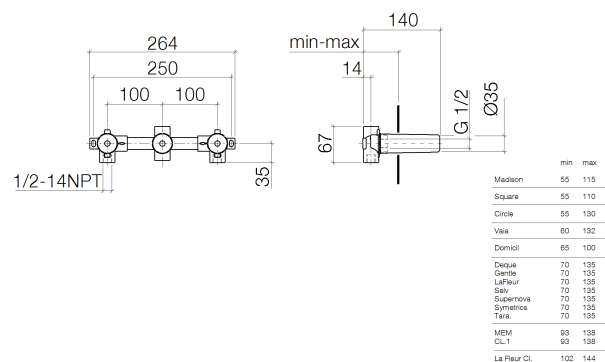

## Tara. Rough for wall-mounted faucet, spout in center

Article number: 35707970900010

### Product specifications

- Min. rough in depth 2-3/4"
- Max. rough in depth 5-3/8"

### Surfaces

- 35707970-900010

Kitchen

**Tara. Rough for wall-mounted faucet, spout in center**

Article number: 35707970900010

**Exploded assembly drawing**

Kitchen

**Tara. Rough for wall-mounted faucet, spout in center**

Article number: 35707970900010

**Order quantity**

<b>No.</b>	<b>Article number</b>	<b>Name</b>	<b>Installation quantity</b>
1	0430310240190	fixing set	2
2	0431200060090	plug	1
3	09141005390	seal	3
4	0429050181090	nipple	2
5	0431200370090	plug	2
6	09210210290	cap	3