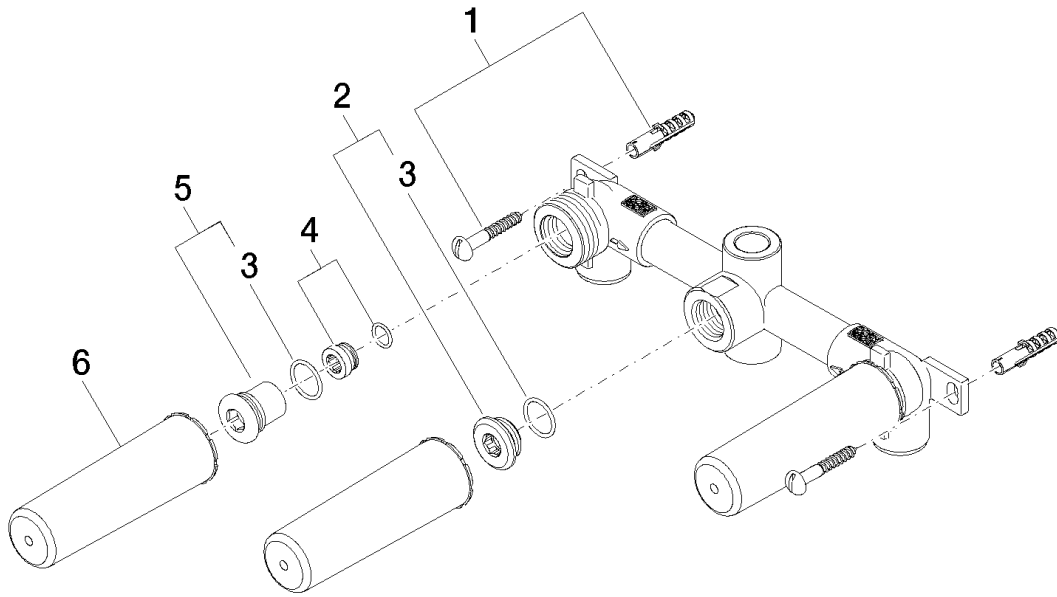

## Tara. Rough for wall-mounted faucet, spout in center

Article number: 35707970900010

### Product specifications

- Min. rough in depth 2-3/4"
- Max. rough in depth 5-3/8"

### Surfaces

- 35707970-900010

Kitchen

**Tara. Rough for wall-mounted faucet, spout in center**

Article number: 35707970900010

**Exploded assembly drawing**

Kitchen

**Tara. Rough for wall-mounted faucet, spout in center**

Article number: 35707970900010

**Order quantity**

<b>No.</b>	<b>Article number</b>	<b>Name</b>	<b>Installation quantity</b>
1	0430310240190	fixing set	2
2	0431200060090	plug	1
3	09141005390	seal	3
4	0429050181090	nipple	2
5	0431200370090	plug	2
6	09210210290	cap	3