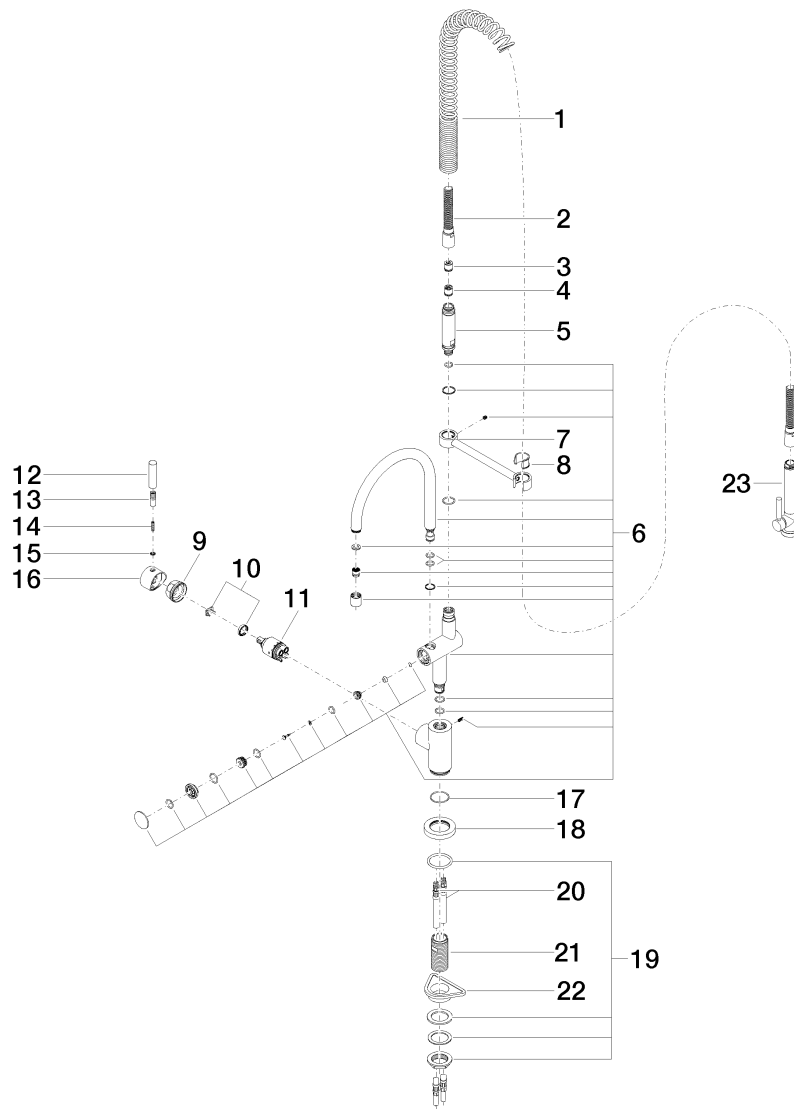

Kitchen

Tara Classic Profi single-lever mixer lever on left

Article number: 33880889ff0010

Product specifications

• 7-7/8" Projection

- Swivel spout 360°
- Aerated stream and spray mode
- Total height 16-3/8"
- 26-1/8" approximate height of Profi spray
- Height to aerator/spout outlet 10-7/8"
- 1-3/8" hole diameter
- 2x 3/8" US flexible supply lines
- Hand spray with descaling system
- Water flow rate limited to max. 1.5 gpm
- low lead compliant

(ADA)

Internal backflow preventer.

36 psi minimum recommended water pressure

Kitchen

Tara Classic Profi single-lever mixer lever on left

Article number: 33880889ff0010

Surfaces

- chrome 33880889-000010
- matt platinum 33880889-060010

Exploded assembly drawing

Order quantity

No.	Article number	Name	Installation quantity
1	09160203490	spring	1
2	093002065ff	hose	1
3	09230104790	back-flow preventer	1
4	09230114190	back-flow preventer	1
5	09300106710ff	adaptor	1
6	90198801901ff	spout	1
7	04172001400ff	holder	1
8	09184003590	sleeve	1
9	092404107ff	nut	1
10	0428101480090	accessories	1
11	9015050630090	cartridge	1
12	092062005ff	handle	1
13	092404048ff	nipple	1
14	09311101090	pin	1
15	09301103290	disc	1
16	90208804000ff	handle	1
17	09141010290	seal	1
18	092810055ff	rosette	1
19	0423100090290	fixing set	1
20	0430040450090	hose	2
21	09300101090	adaptor	1
22	09184009090	sleeve	1
23	04121109711ff	shower	1

Kitchen

Tara Classic Profi single-lever mixer lever on left

Article number: 33880889ff0010