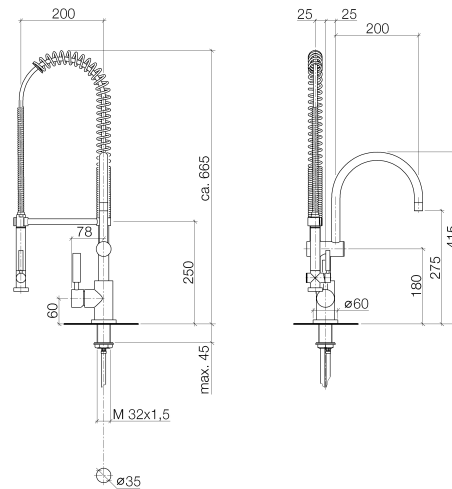

Kitchen

Tara Classic Profi single-lever mixer lever on left

Article number: 33880889ff0010

Product specifications

• 7-7/8" Projection

- Swivel spout 360°
- Aerated stream and spray mode
- Total height 16-3/8"
- 26-1/8" approximate height of Profi spray
- Height to aerator/spout outlet 10-7/8"
- 1-3/8" hole diameter
- 2x 3/8" US flexible supply lines
- Hand spray with descaling system
- Water flow rate limited to max. 1.5 gpm
- low lead compliant

(ADA)

Internal backflow preventer.

36 psi minimum recommended water pressure

Kitchen

Tara Classic Profi single-lever mixer lever on left

Article number: 33880889ff0010

Surfaces

- chrome 33880889-000010
- matt platinum 33880889-060010

Exploded assembly drawing

Order quantity

No.	Article number	Name	Installation quantity
1	09160203490	spring	1
2	093002065ff	hose	1
3	09230104790	back-flow preventer	1
4	09230114190	back-flow preventer	1
5	09300106710ff	adaptor	1
6	90198801901ff	spout	1
7	04172001400ff	holder	1
8	09184003590	sleeve	1
9	092404107ff	nut	1
10	0428101480090	accessories	1
11	9015050630090	cartridge	1
12	092062005ff	handle	1
13	092404048ff	nipple	1
14	09311101090	pin	1
15	09301103290	disc	1
16	90208804000ff	handle	1
17	09141010290	seal	1
18	092810055ff	rosette	1
19	0423100090290	fixing set	1
20	0430040450090	hose	2
21	09300101090	adaptor	1
22	09184009090	sleeve	1
23	04121109711ff	shower	1

Kitchen

Tara Classic Profi single-lever mixer lever on left

Article number: 33880889ff0010