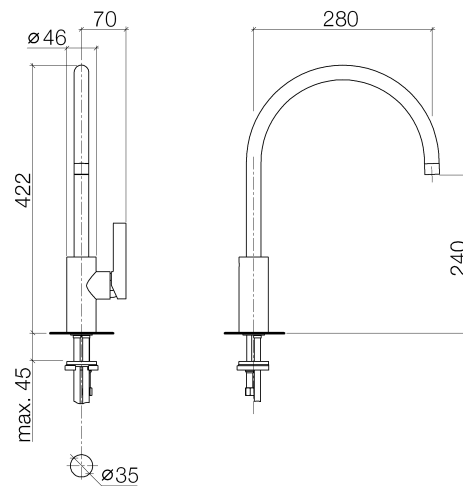

Kitchen

Tara Ultra Single-lever mixer

Article number: 33818875ff0010

Product specifications

• 11" Projection

- Swivel spout 360°
- Areated stream
- Total height 16-5/8"
- Height to aerator/spout outlet 9-1/2"
- 1-3/8" hole diameter
- 2x 3/8" US flexible supply lines
- Water flow rate limited to max. 1.5 gpm
- low lead compliant

(ADA)

Combination with hand spray set or profi hand spray set not possible.

Surfaces

- chrome 33818875-000010
- matt platinum 33818875-060010

Exploded assembly drawing

Kitchen

Tara Ultra Single-lever mixer

Article number: 33818875ff0010

Order quantity

No.	Article number	Name	Installation quantity
1	90282220303ff	spout	1
2	90230100402ff	aerator	1
3	09303008090	screw	1
4	9015050610090	cartridge	1
5	092404107ff	nut	1
6	09312010990	plug	1
7	09311103090	pin	1
8	092079040ff	handle	1
9	09141011990	seal	1
10	092810109-07	ring	1
11	0430110858890	fixing set	1
12	0430040450090	hose	2
13	09311101290	pin	1
14	9015050340090	cartridge	1

Flow rate chart