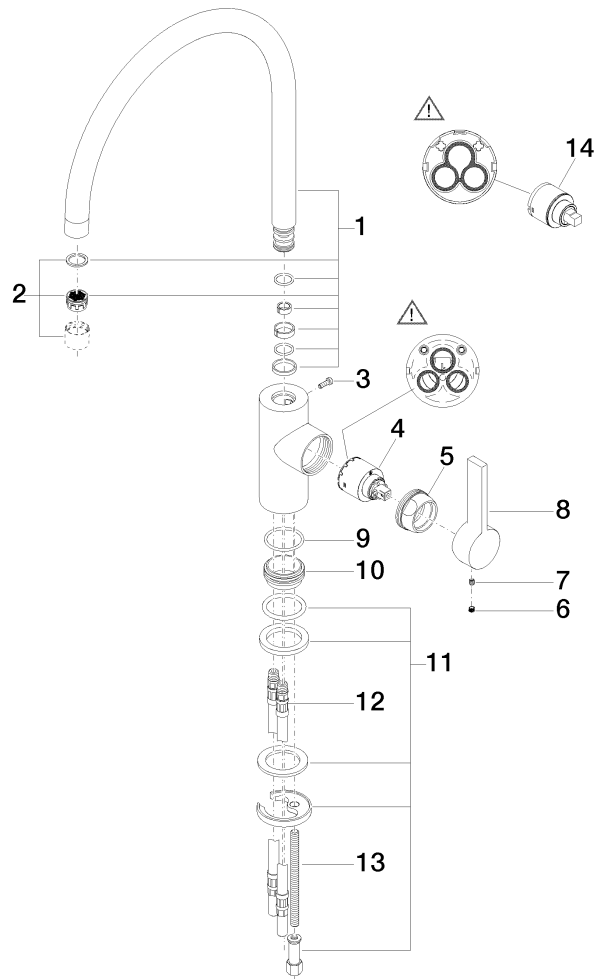

Kitchen

Tara Ultra Single-lever mixer

Article number: 33818875ff0010

Product specifications

• 11" Projection

- Swivel spout 360°
- Areated stream
- Total height 16-5/8"
- Height to aerator/spout outlet 9-1/2"
- 1-3/8" hole diameter
- 2x 3/8" US flexible supply lines
- Water flow rate limited to max. 1.5 gpm
- low lead compliant

(ADA)

Combination with hand spray set or profi hand spray set not possible.

Surfaces

- chrome 33818875-000010
- matt platinum 33818875-060010

Exploded assembly drawing

Kitchen

Tara Ultra Single-lever mixer

Article number: 33818875ff0010

Order quantity

No.	Article number	Name	Installation quantity
1	90282220303ff	spout	1
2	90230100402ff	aerator	1
3	09303008090	screw	1
4	9015050610090	cartridge	1
5	092404107ff	nut	1
6	09312010990	plug	1
7	09311103090	pin	1
8	092079040ff	handle	1
9	09141011990	seal	1
10	092810109-07	ring	1
11	0430110858890	fixing set	1
12	0430040450090	hose	2
13	09311101290	pin	1
14	9015050340090	cartridge	1

Flow rate chart