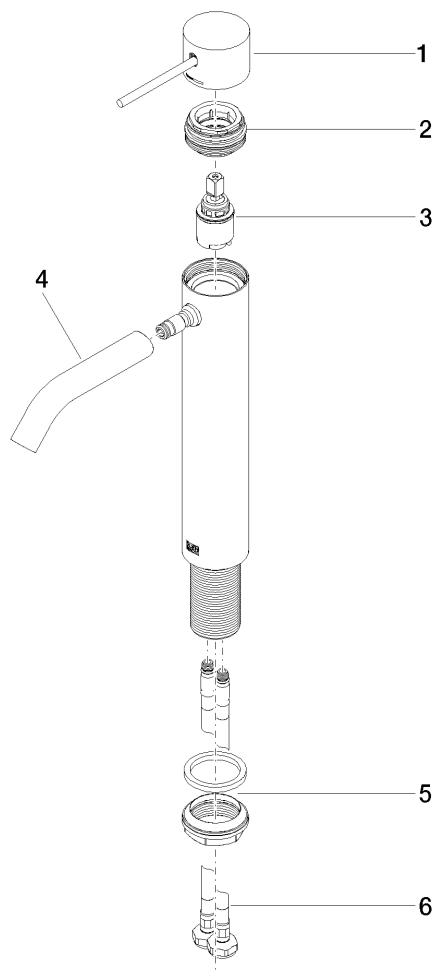

**META Single-lever basin mixer with raised base 135mm without pop-up waste**

Article number: 33537662

# META Single-lever basin mixer with raised base 135mm without pop-up waste

Article number: 33537662

## Exploded assembly drawing

**META Single-lever basin mixer with raised base 135mm without pop-up waste**

Article number: 33537662

**Order quantity**

<b>No.</b>	<b>Article number</b>	<b>Name</b>	<b>Installation quantity</b>
1	90206602000ff	handle	1
2	9024045360090	threaded connector	1
3	9015050440090	cartridge	1
4	90110620700ff	spout	1
5	0423100440790	fixing set	1
6	0430041010090	hose	2