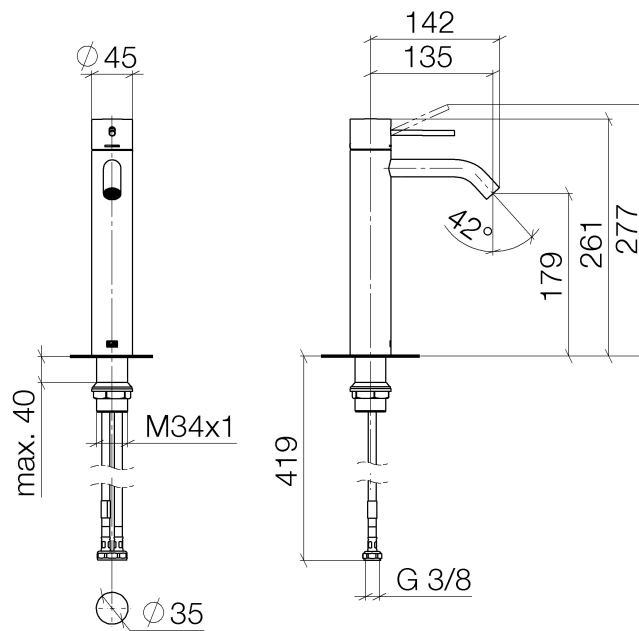

**META Single-lever basin mixer with raised base 135mm without pop-up waste**

Article number: 33537662

# META Single-lever basin mixer with raised base 135mm without pop-up waste

Article number: 33537662

## Exploded assembly drawing

**META Single-lever basin mixer with raised base 135mm without pop-up waste**

Article number: 33537662

**Order quantity**

<b>No.</b>	<b>Article number</b>	<b>Name</b>	<b>Installation quantity</b>
1	90206602000ff	handle	1
2	9024045360090	threaded connector	1
3	9015050440090	cartridge	1
4	90110620700ff	spout	1
5	0423100440790	fixing set	1
6	0430041010090	hose	2