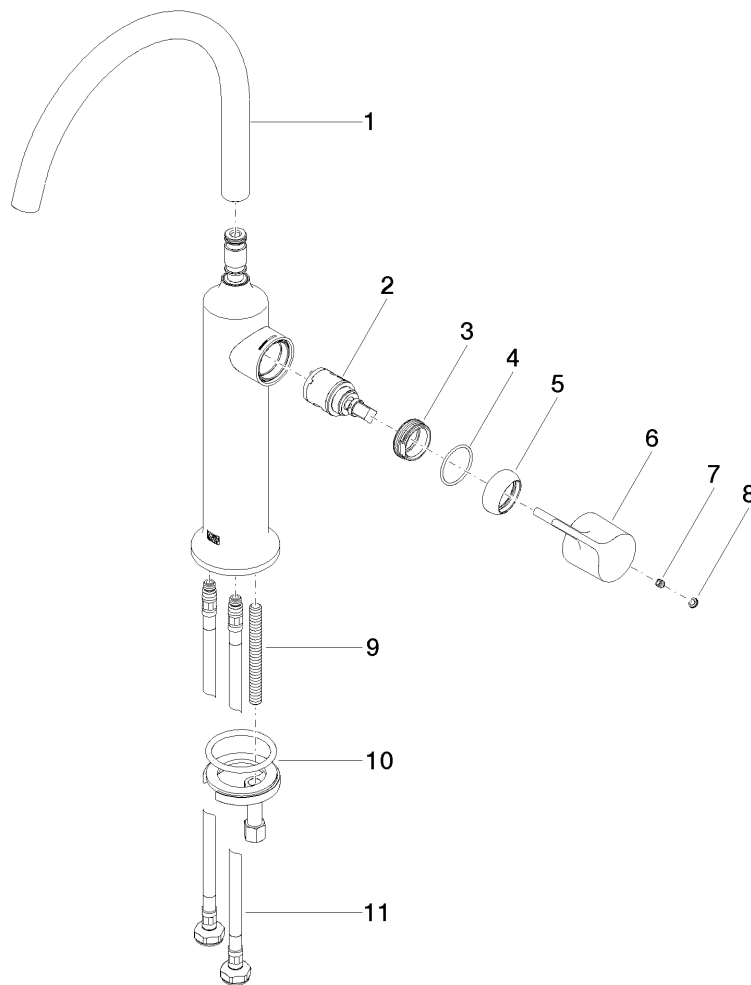

Vaia Single-lever basin mixer with raised base 200mm without pop-up waste

Article number: 33534809

Vaia Single-lever basin mixer with raised base 200mm without pop-up waste

Article number: 33534809

Exploded assembly drawing

Vaia Single-lever basin mixer with raised base 200mm without pop-up waste

Article number: 33534809

Order quantity

No.	Article number	Name	Installation quantity
1	90282231300ff	spout	1
2	9015050420090	cartridge	1
3	09240426690	nut	1
4	09141009190	seal	1
5	092830021ff	cover	1
6	092080020ff	handle	1
7	09311103090	pin	1
8	90312008700ff	plug	1
9	09311101190	pin	1
10	0430110380090	fixing set	1
11	0430041000090	hose	2

Vaia Single-lever basin mixer with raised base 200mm without pop-up waste

Article number: 33534809

Flow rate chart