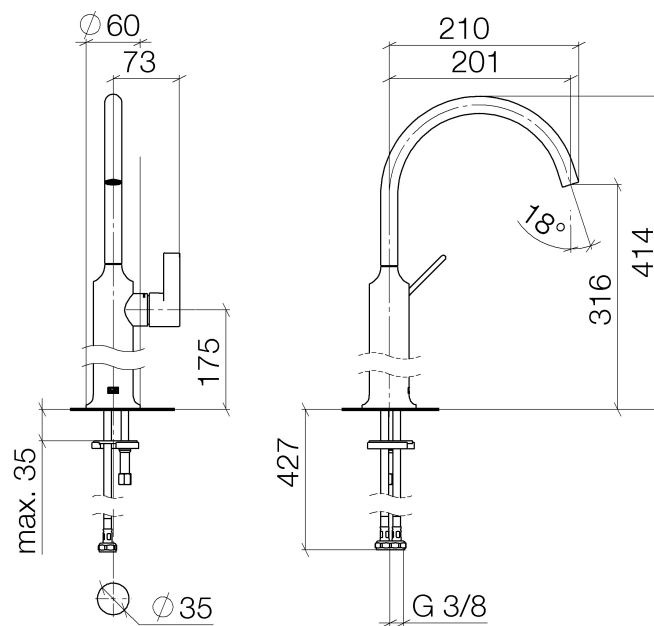

Vaia Single-lever basin mixer with raised base 200mm without pop-up waste

Article number: 33534809

Vaia Single-lever basin mixer with raised base 200mm without pop-up waste

Article number: 33534809

Exploded assembly drawing

Vaia Single-lever basin mixer with raised base 200mm without pop-up waste

Article number: 33534809

Order quantity

No.	Article number	Name	Installation quantity
1	90282231300ff	spout	1
2	9015050420090	cartridge	1
3	09240426690	nut	1
4	09141009190	seal	1
5	092830021ff	cover	1
6	092080020ff	handle	1
7	09311103090	pin	1
8	90312008700ff	plug	1
9	09311101190	pin	1
10	0430110380090	fixing set	1
11	0430041000090	hose	2

Vaia Single-lever basin mixer with raised base 200mm without pop-up waste

Article number: 33534809

Flow rate chart