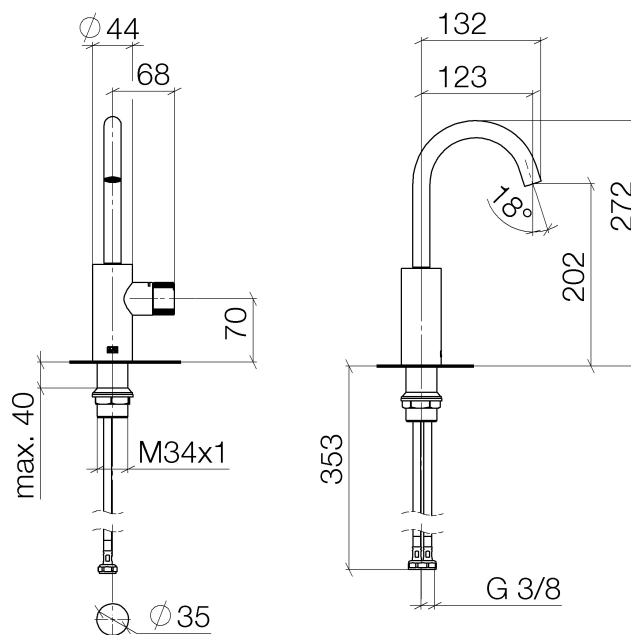

META Single-lever washbasin mixer without pop-up waste 123mm
Article number: 33525665

META Single-lever washbasin mixer without pop-up waste 123mm
Article number: 33525665

Exploded assembly drawing

META Single-lever washbasin mixer without pop-up waste 123mm

Article number: 33525665

Order quantity

No.	Article number	Name	Installation quantity
1	90282232100ff	spout	1
2	9090031690090	top	1
3	09240452890	nut	1
4	092066011ff	handle	1
5	0423100440790	fixing set	1
6	0430041000090	hose	2

Flow rate chart