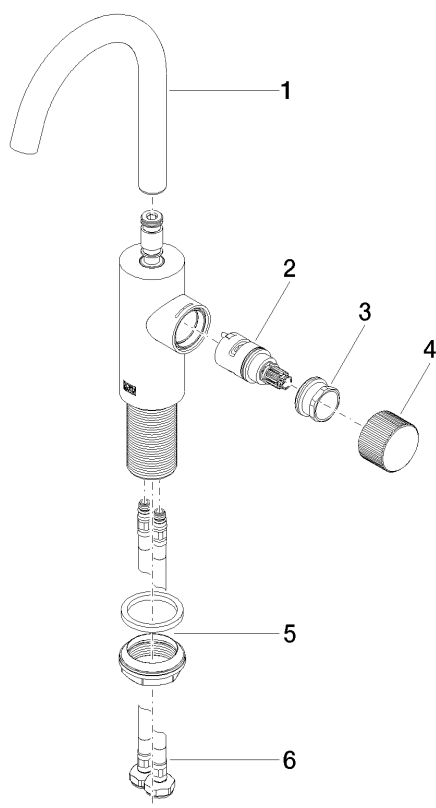

META Single-lever washbasin mixer without pop-up waste 123mm
Article number: 33525665

META Single-lever washbasin mixer without pop-up waste 123mm
Article number: 33525665

Exploded assembly drawing

META Single-lever washbasin mixer without pop-up waste 123mm

Article number: 33525665

Order quantity

No.	Article number	Name	Installation quantity
1	90282232100ff	spout	1
2	9090031690090	top	1
3	09240452890	nut	1
4	092066011ff	handle	1
5	0423100440790	fixing set	1
6	0430041000090	hose	2

Flow rate chart