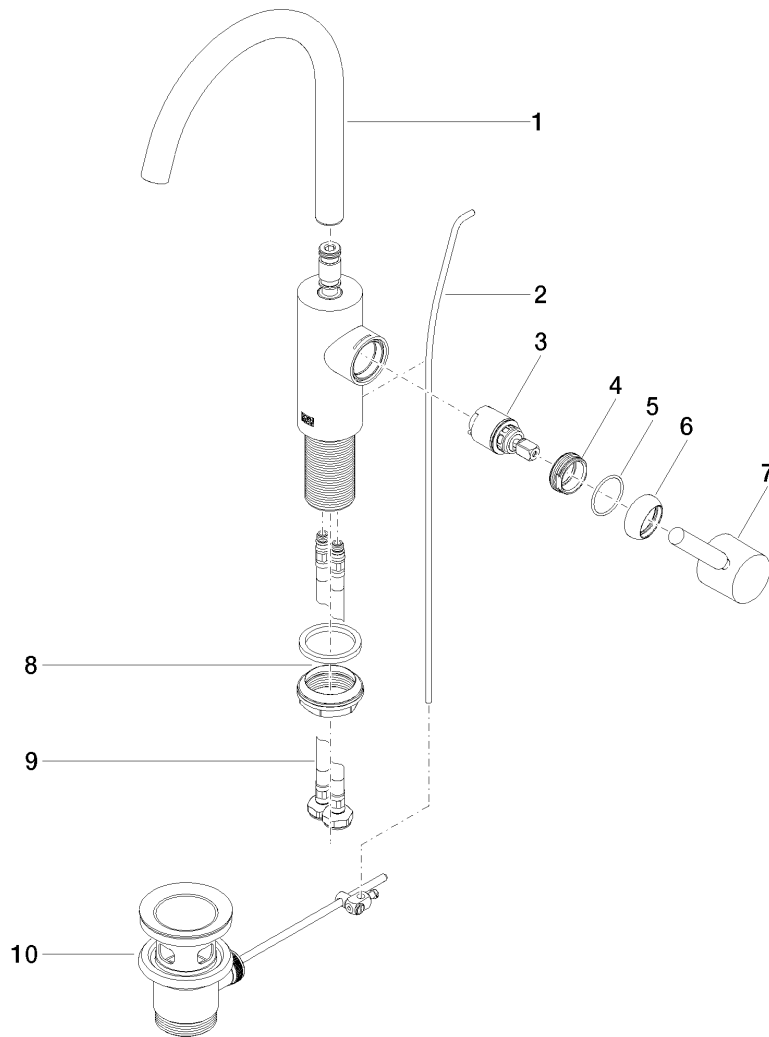

# META Single-lever basin mixer 167mm

Article number: 33500661

**Exploded assembly drawing**

## META Single-lever basin mixer 167mm

Article number: 33500661

### Order quantity

No.	Article number	Name	Installation quantity
1	90282232000ff	spout	1
2	093109110ff	pull-rod	1
3	9015050440090	cartridge	1
4	09240426690	nut	1
5	09141009190	seal	1
6	092830021ff	cover	1
7	90206600300ff	handle	1
8	0423100440790	fixing set	1
9	0430041000090	hose	2
10	04110100100ff	pop-up waste	1

# META Single-lever basin mixer 167mm

Article number: 33500661