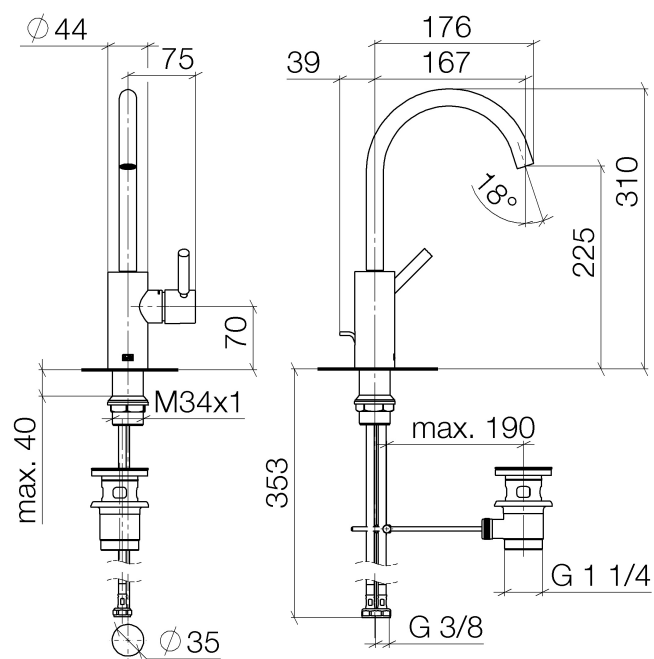

# META Single-lever basin mixer 167mm

Article number: 33500661

**Exploded assembly drawing**

## META Single-lever basin mixer 167mm

Article number: 33500661

### Order quantity

No.	Article number	Name	Installation quantity
1	90282232000ff	spout	1
2	093109110ff	pull-rod	1
3	9015050440090	cartridge	1
4	09240426690	nut	1
5	09141009190	seal	1
6	092830021ff	cover	1
7	90206600300ff	handle	1
8	0423100440790	fixing set	1
9	0430041000090	hose	2
10	04110100100ff	pop-up waste	1

# META Single-lever basin mixer 167mm

Article number: 33500661