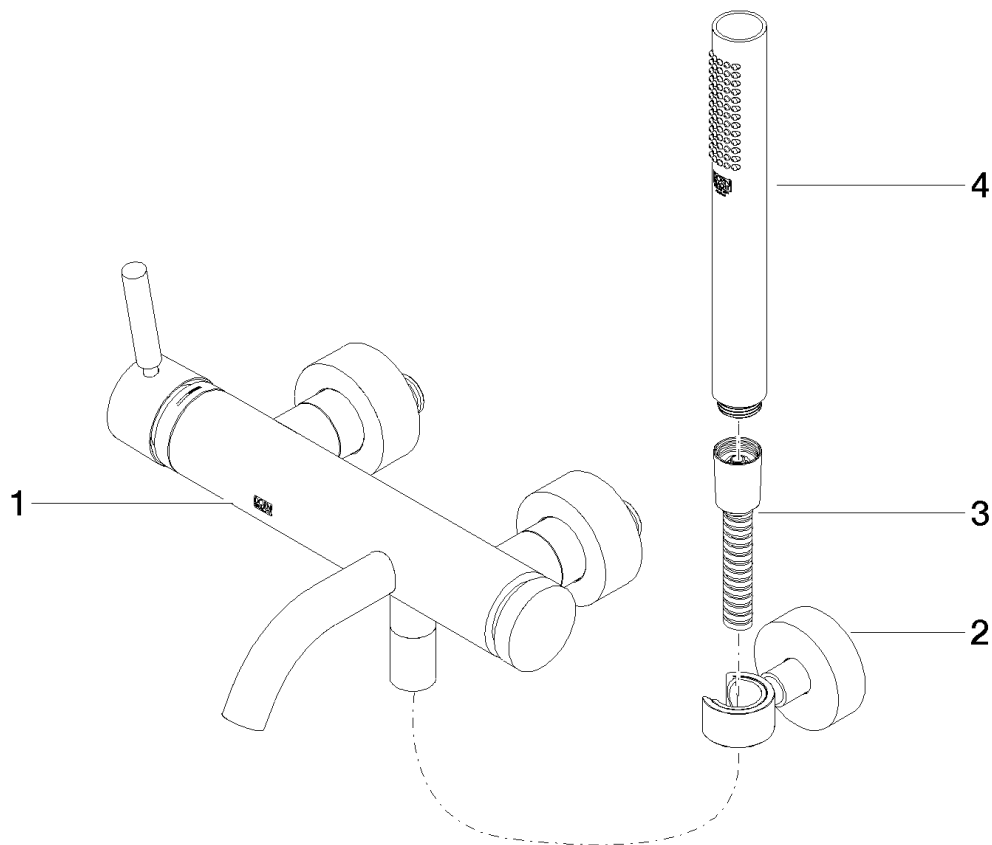

# META Wall-mounted single-lever bath mixer and shower set

Article number: 33233660

**Exploded assembly drawing**

## META Wall-mounted single-lever bath mixer and shower set

Article number: 33233660

### Order quantity

No.	Article number	Name	Installation quantity
1	33200660ff	fitting	1
2	28050920ff	holder	1
3	093002072ff	hose	1
4	28013979ff	shower	1

# META Wall-mounted single-lever bath mixer and shower set

Article number: 33233660