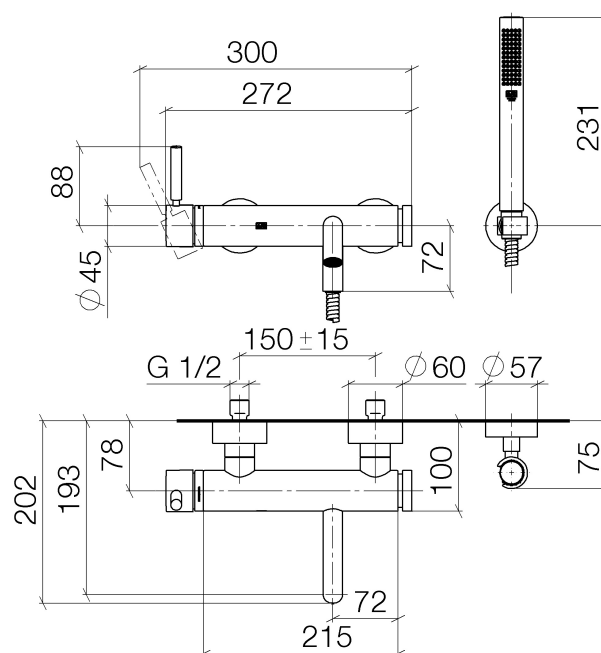

# META Wall-mounted single-lever bath mixer and shower set

Article number: 33233660

**Exploded assembly drawing**

## META Wall-mounted single-lever bath mixer and shower set

Article number: 33233660

### Order quantity

No.	Article number	Name	Installation quantity
1	33200660ff	fitting	1
2	28050920ff	holder	1
3	093002072ff	hose	1
4	28013979ff	shower	1

# META Wall-mounted single-lever bath mixer and shower set

Article number: 33233660