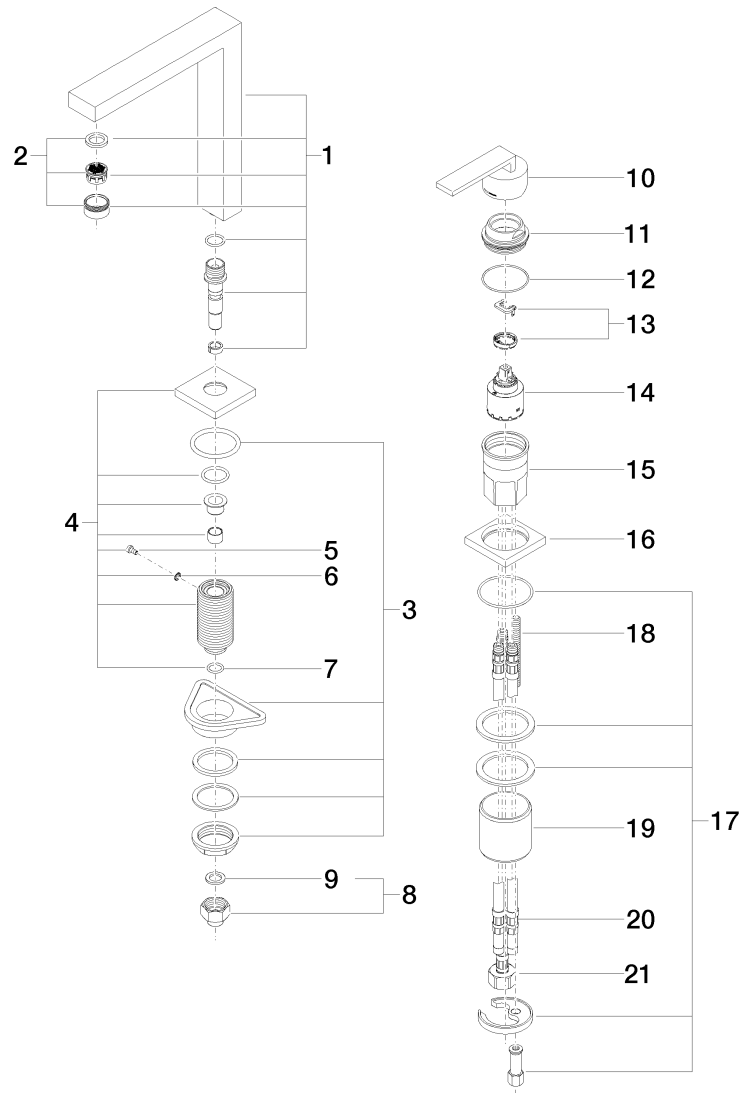

#### • 6-1/2" Projection

- Swivel spout 360°
- Areated stream
- Total height 9"
- 7-1/8" height to aerator/spout outlet
- Individual flanges 2-1/8" x 2-1/8"
- Spout hole diameter 1-3/8"
- Single-lever mixer hole diameter 1-3/8"
- 2x 3/8" US flexible supply lines
- Water flow rate limited to max. 1.5 gpm
- low lead compliant

#### Flexible positioning of components

### Surfaces

- chrome 32805680-000010
- matt platinum 32805680-060010

**Exploded assembly drawing**

**Order quantity**

<b>No.</b>	<b>Article number</b>	<b>Name</b>	<b>Installation quantity</b>
1	90110619206ff	spout	1
2	90230102904ff	aerator	1
4	90277802300ff	rosette	1
4	0423100440190	fixing set	1
5	09303005790	screw	1
6	09301102890	disc	1
7	09141007790	seal	1
8	0424041661090	nipple	1
9	09142000290	seal	1
10	90207804000ff	handle	1
11	092404142ff	nut	1
12	09141003790	seal	1
13	0428101480090	accessories	1
14	9015050340090	cartridge	1
15	0930011001090	sleeve	1
16	092778007ff	rosette	1
17	0430110380290	fixing set	1
18	09311101190	pin	1
19	09184007990	sleeve	1
20	0430040450090	hose	2
21	0430040190090	hose	1

Kitchen

**Lot BAR TAP Two-hole mixer with individual flanges**

Article number: 32805680ff0010