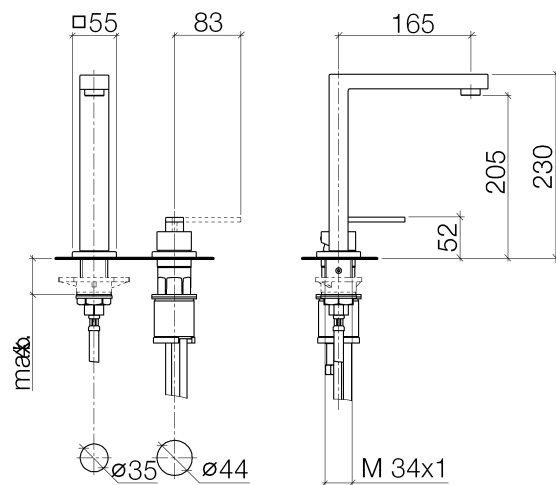

## Lot BAR TAP Two-hole mixer with individual flanges

Article number: 32805680ff0010

### Product specifications

#### • 6-1/2" Projection

- Swivel spout 360°
- Areated stream
- Total height 9"
- 7-1/8" height to aerator/spout outlet
- Individual flanges 2-1/8" x 2-1/8"
- Spout hole diameter 1-3/8"
- Single-lever mixer hole diameter 1-3/8"
- 2x 3/8" US flexible supply lines
- Water flow rate limited to max. 1.5 gpm
- low lead compliant

### Surfaces

- chrome 32805680-000010
- matt platinum 32805680-060010

**Exploded assembly drawing**

**Order quantity**

<b>No.</b>	<b>Article number</b>	<b>Name</b>	<b>Installation quantity</b>
1	90110619206ff	spout	1
2	90230102904ff	aerator	1
4	90277802300ff	rosette	1
4	0423100440190	fixing set	1
5	09303005790	screw	1
6	09301102890	disc	1
7	09141007790	seal	1
8	0424041661090	nipple	1
9	09142000290	seal	1
10	90207804000ff	handle	1
11	092404142ff	nut	1
12	09141003790	seal	1
13	0428101480090	accessories	1
14	9015050340090	cartridge	1
15	0930011001090	sleeve	1
16	092778007ff	rosette	1
17	0430110380290	fixing set	1
18	09311101190	pin	1
19	09184007990	sleeve	1
20	0430040450090	hose	2
21	0430040190090	hose	1